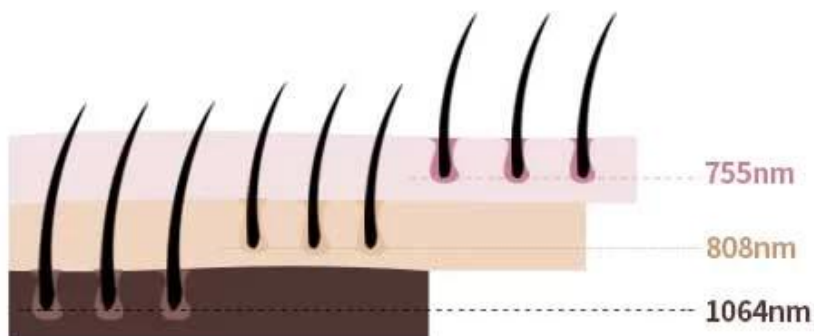

1.3 10000 10000 10000 1 3 755 808 1064

1600 / 1200 / 1000

! 35 * 12 20 * 12

.3 Dual- TEC

24

4.Long life:

Working Principle

Suits for all skin and hair types

- **755nm for white skin** (fine, golden hair removal)
- **808nm for yellow neutral skin** (brown hair removal)
- **1064nm for black skin** (black hair removal)

Different spot size Handle color optional