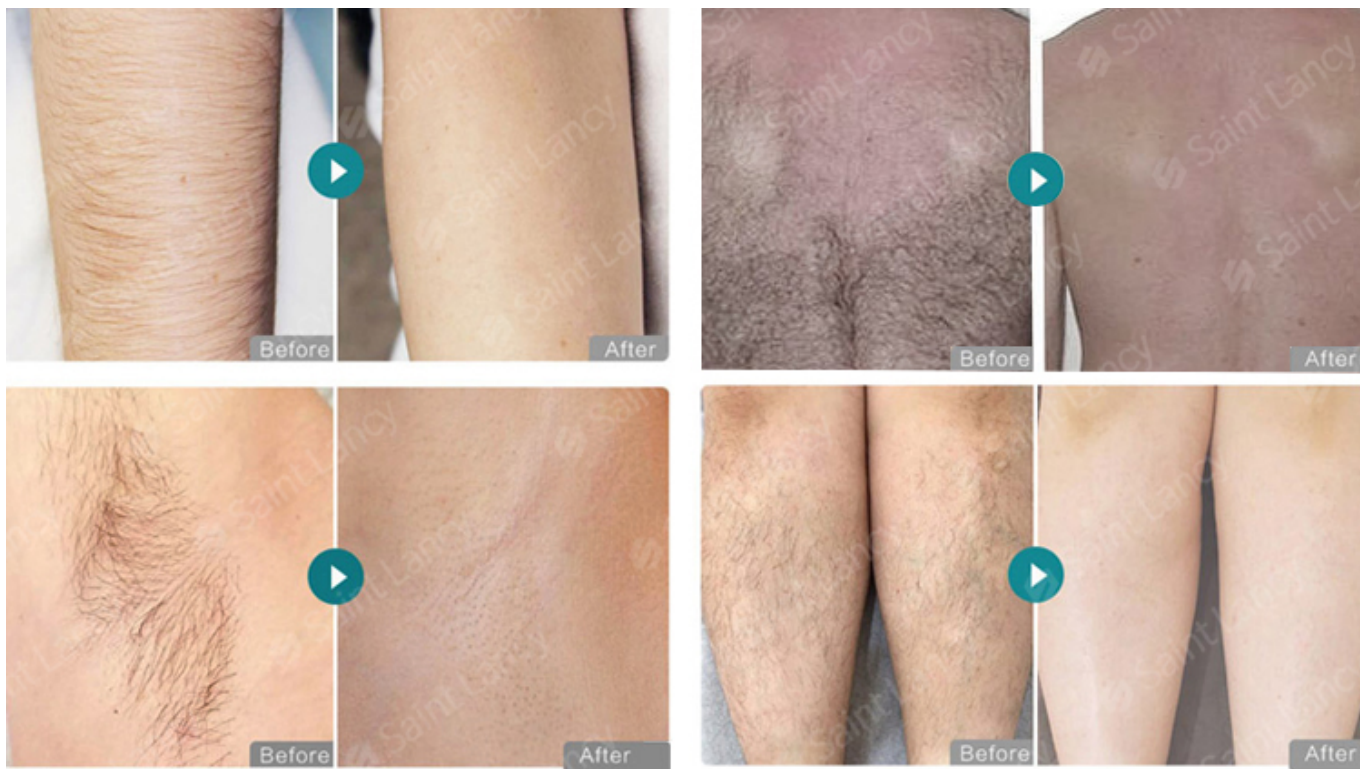

000 0000

1). 0000 14 00000 000000 0000 0000 :000000 00000

.0000000 000 0 000000 000000 00 000000 000000 0000 :0000000 0000 (2

00000 (3 OEM: 0000000 00000 000000 0 0000000 00000000 00000 0000 000000 000000 00000.