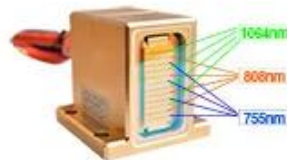

5. $\text{TEC } 3$ 24.1 $1/5$ $35 * 12.6$.7.

12*20mm or 12*35mm handle

Suitable for any unwanted hair on areas like face, arms, armpits, chest, back, bikini, legs...

High-quality laser bars imported from USA

▶ 10bar
1000W

▶ 12bar
1200W

▶ 16bar
1600W

1000/1200/1600ww high power

Fast hair removal

*.
(.) 40-10 *
10 *bar 12bar 16bar
* . . . 1600 / . . . 1200 / . . . 1000

755808 1064nm Ice Platinum 腋下 脫毛 脫毛 脫毛 脫毛 脫毛 脫毛 脫毛. 脫毛 脫毛 脫毛 脫毛 脫毛 脫毛 脫毛.