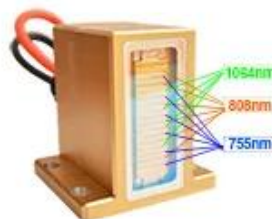

5. $\text{TEC } 3$ 24.1 $1/5$ $35 * 12.6$.7.

12*20mm or 12*35mm handle

Suitable for any unwanted hair on areas like face, arms, armpits, chest, back, bikini, legs...

High-quality laser bars imported from USA

▶ 10bar
1000W

▶ 12bar
1200W

▶ 16bar
1600W

1000/1200/1600ww high power

Fast hair removal

*.
(.) 40-10 *
10 *bar 12bar 16bar
* . . . 1600 / . . . 1200 / . . . 1000

755808 1064nm Ice Platinum 腋下 脫毛 脫毛 脫毛 脫毛 脫毛 脫毛 脫毛. 脫毛 脫毛 脫毛 脫毛 脫毛 脫毛 脫毛.