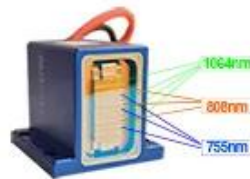

5. $\text{TEC } 3$ 24.1 $1/5$ $35 * 12.6$.7.

12*20mm or 12*35mm handle

Suitable for any unwanted hair on areas like face, arms, armpits, chest, back, bikini, legs...

High-quality laser bars imported from USA

▶ 10bar
1000W

▶ 12bar
1200W

▶ 16bar
1600W

1000/1200/1600ww high power

Fast hair removal

*.
(.) 40-10 *
10 *bar 12bar 16bar
* . . . 1600 / . . . 1200 / . . . 1000

755808 1064nm Ice Platinum 腋下 脫毛 脫毛 脫毛 脫毛 脫毛 脫毛 脫毛. 脫毛 脫毛 脫毛 脫毛 脫毛 脫毛 脫毛.