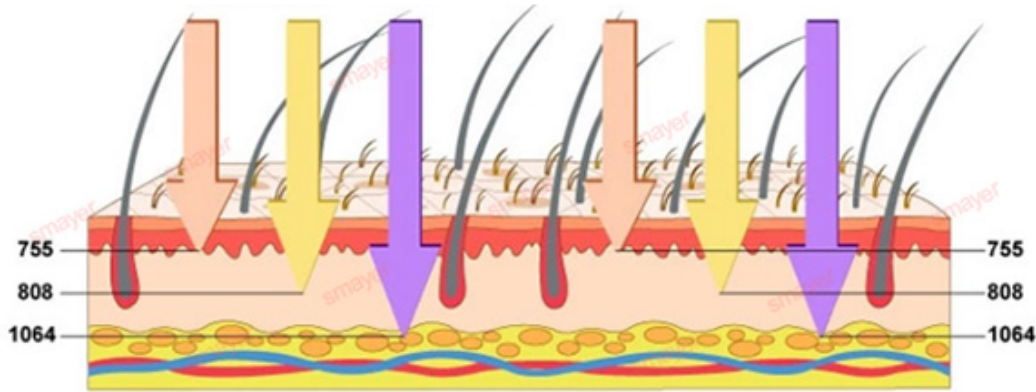

ALEX 755nm
For white skin
(fine, golden hair removal)

SPEED 810nm
For yellow neutral skin
(brown hair removal)

YAG 1064nm
For black skin
(black hair removal)