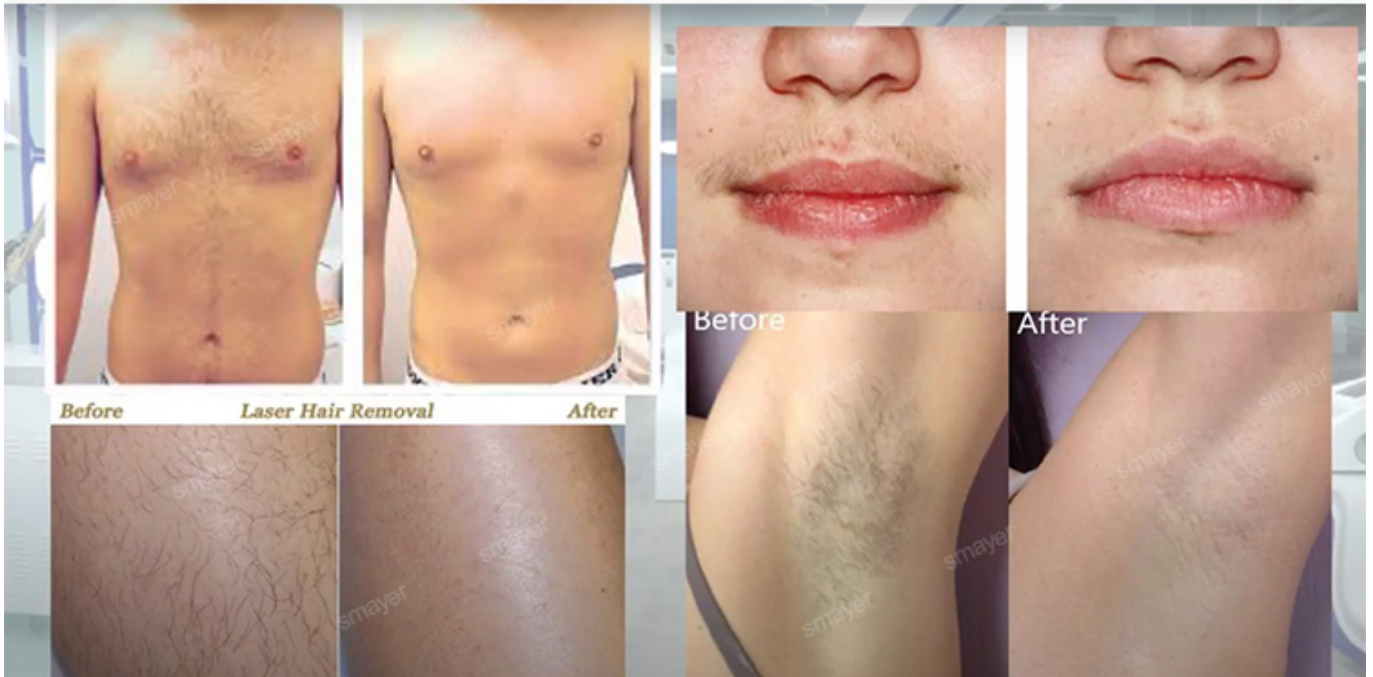

Treatment Comparison