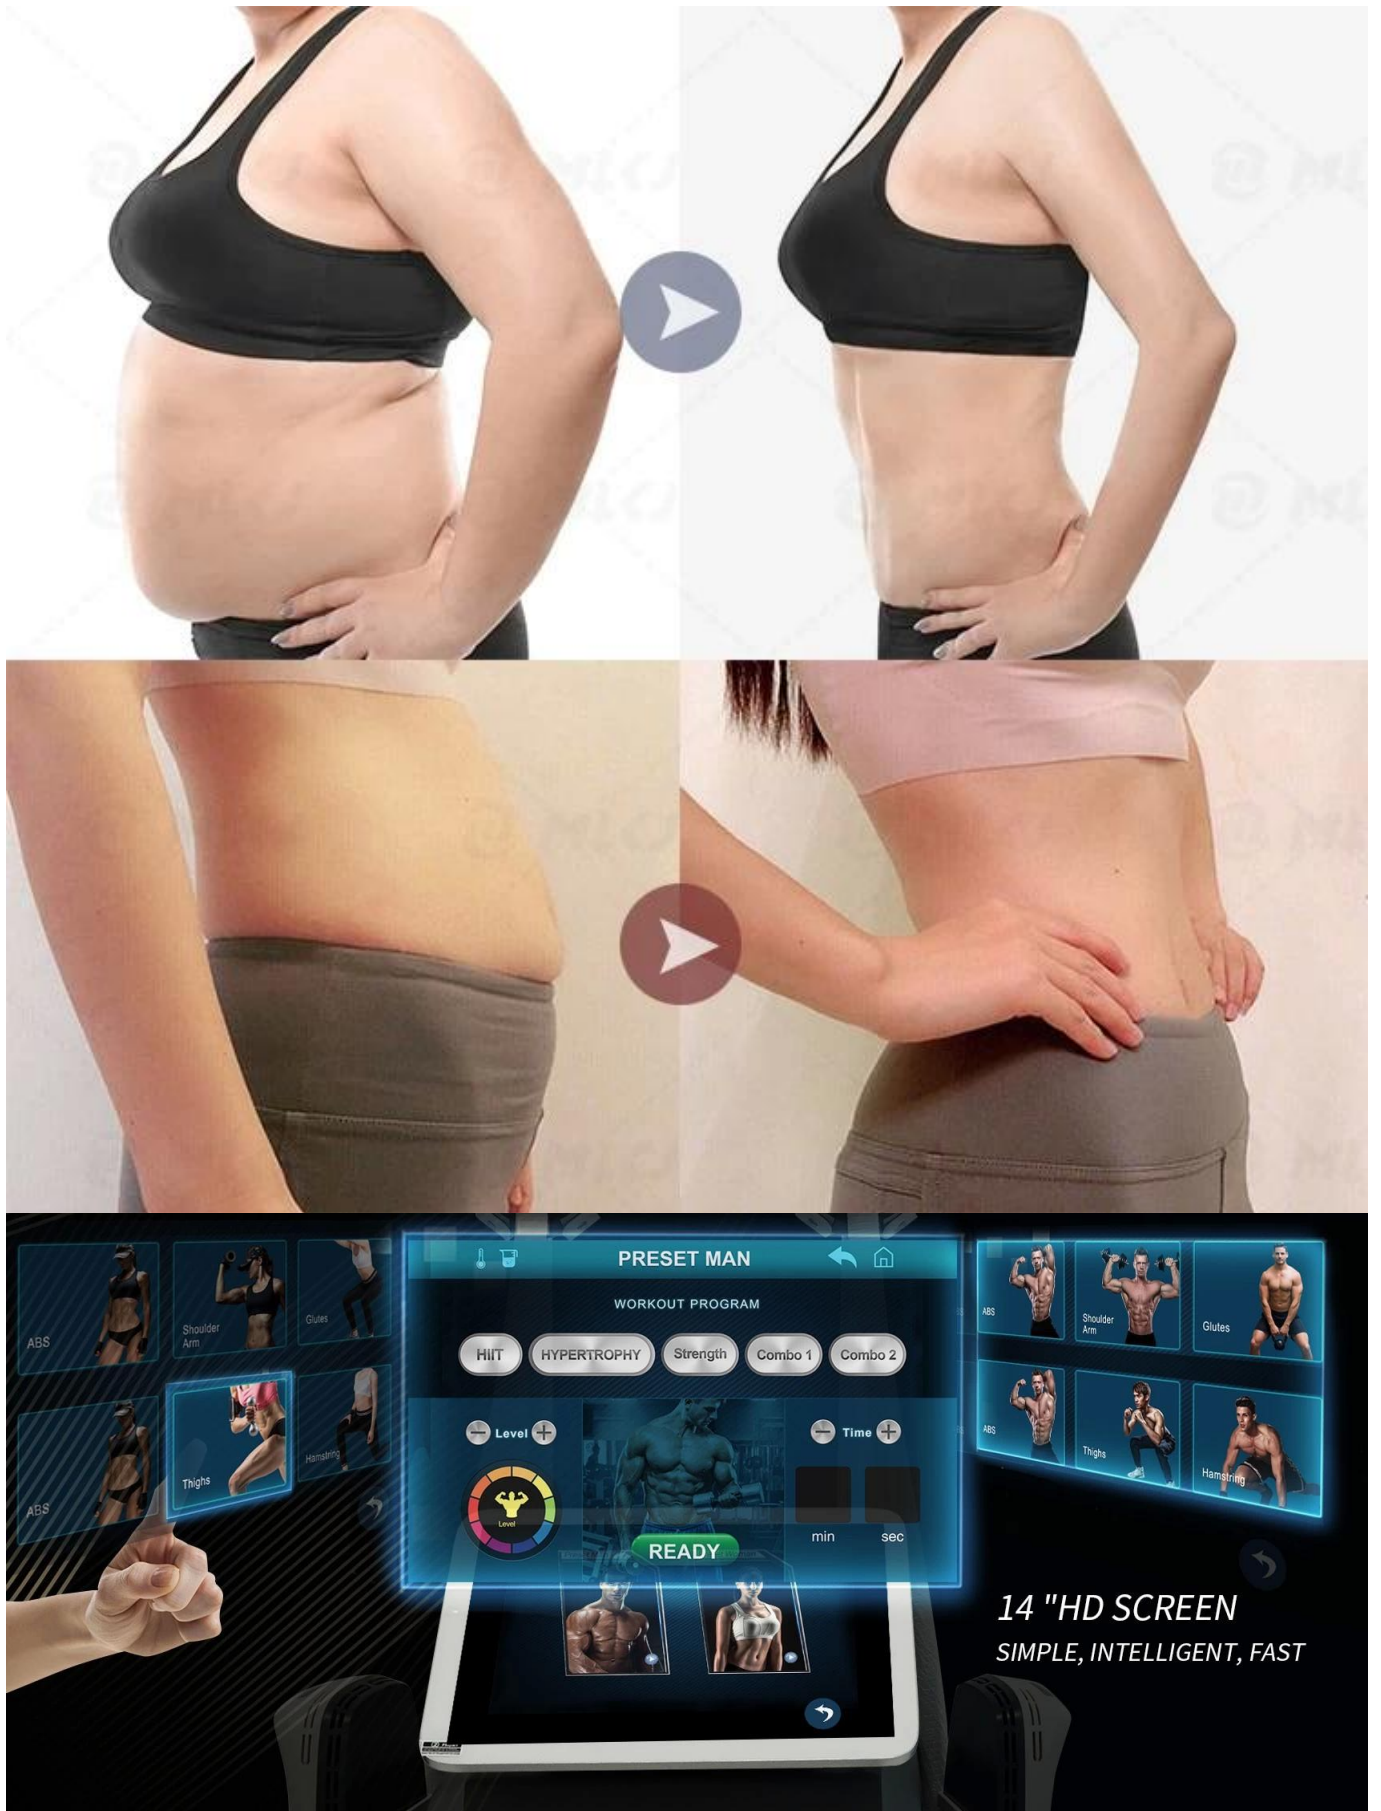

EXFU™ Find X

EXFU™ Find X is a complete 360° body shaping solution. It targets fat, muscle, and body treatments. The advanced 5-in-1 solution provides a comprehensive body contouring experience.

EXFU™ Find X

EXFU™ Find X is a complete 360° body shaping solution. It targets fat, muscle, and body treatments. The advanced 5-in-1 solution provides a comprehensive body contouring experience.

4 吋 HD 螢幕顯示多種健身計畫，包括 HIIT、HYPERTROPHY、Strength、Combo 1 及 Combo 2。此外，還提供 Level 調整、Time 設定以及 min/sec 顯示功能。畫面中央顯示「READY」按鈕，並有肌肉圖示。