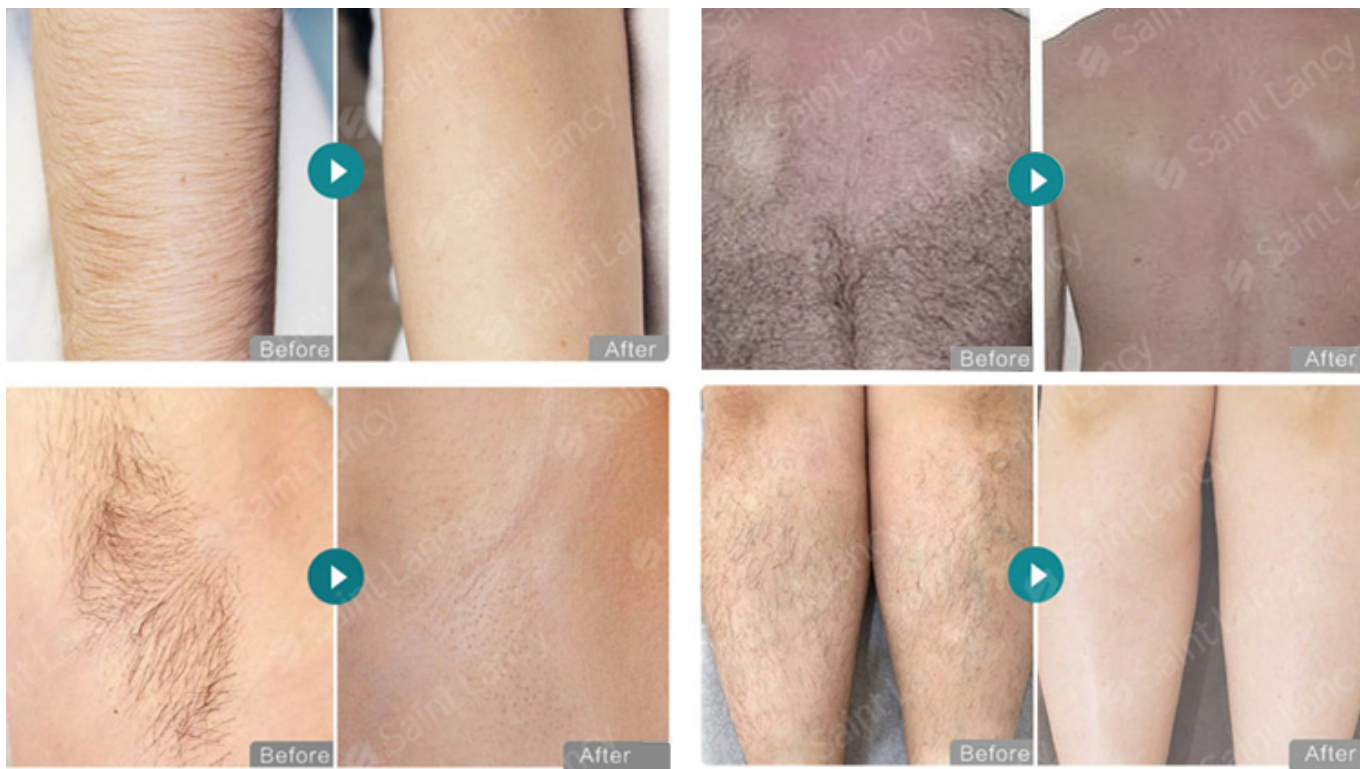

000 0000

1). 0000 14 00000 000000 0000 0000 :000000 00000

.0000000 000 0 000000 000000 00 000000 000000 00000 :0000000 0000 (2

00000 (3 OEM: 0000000 00000 000000 0 0000000 0000000 00000 0000 000000 000000 00000.

!0000 000000000 00000 0 00000000 00 00000000000 00 0000000

0000000000 0000 00000 **24**