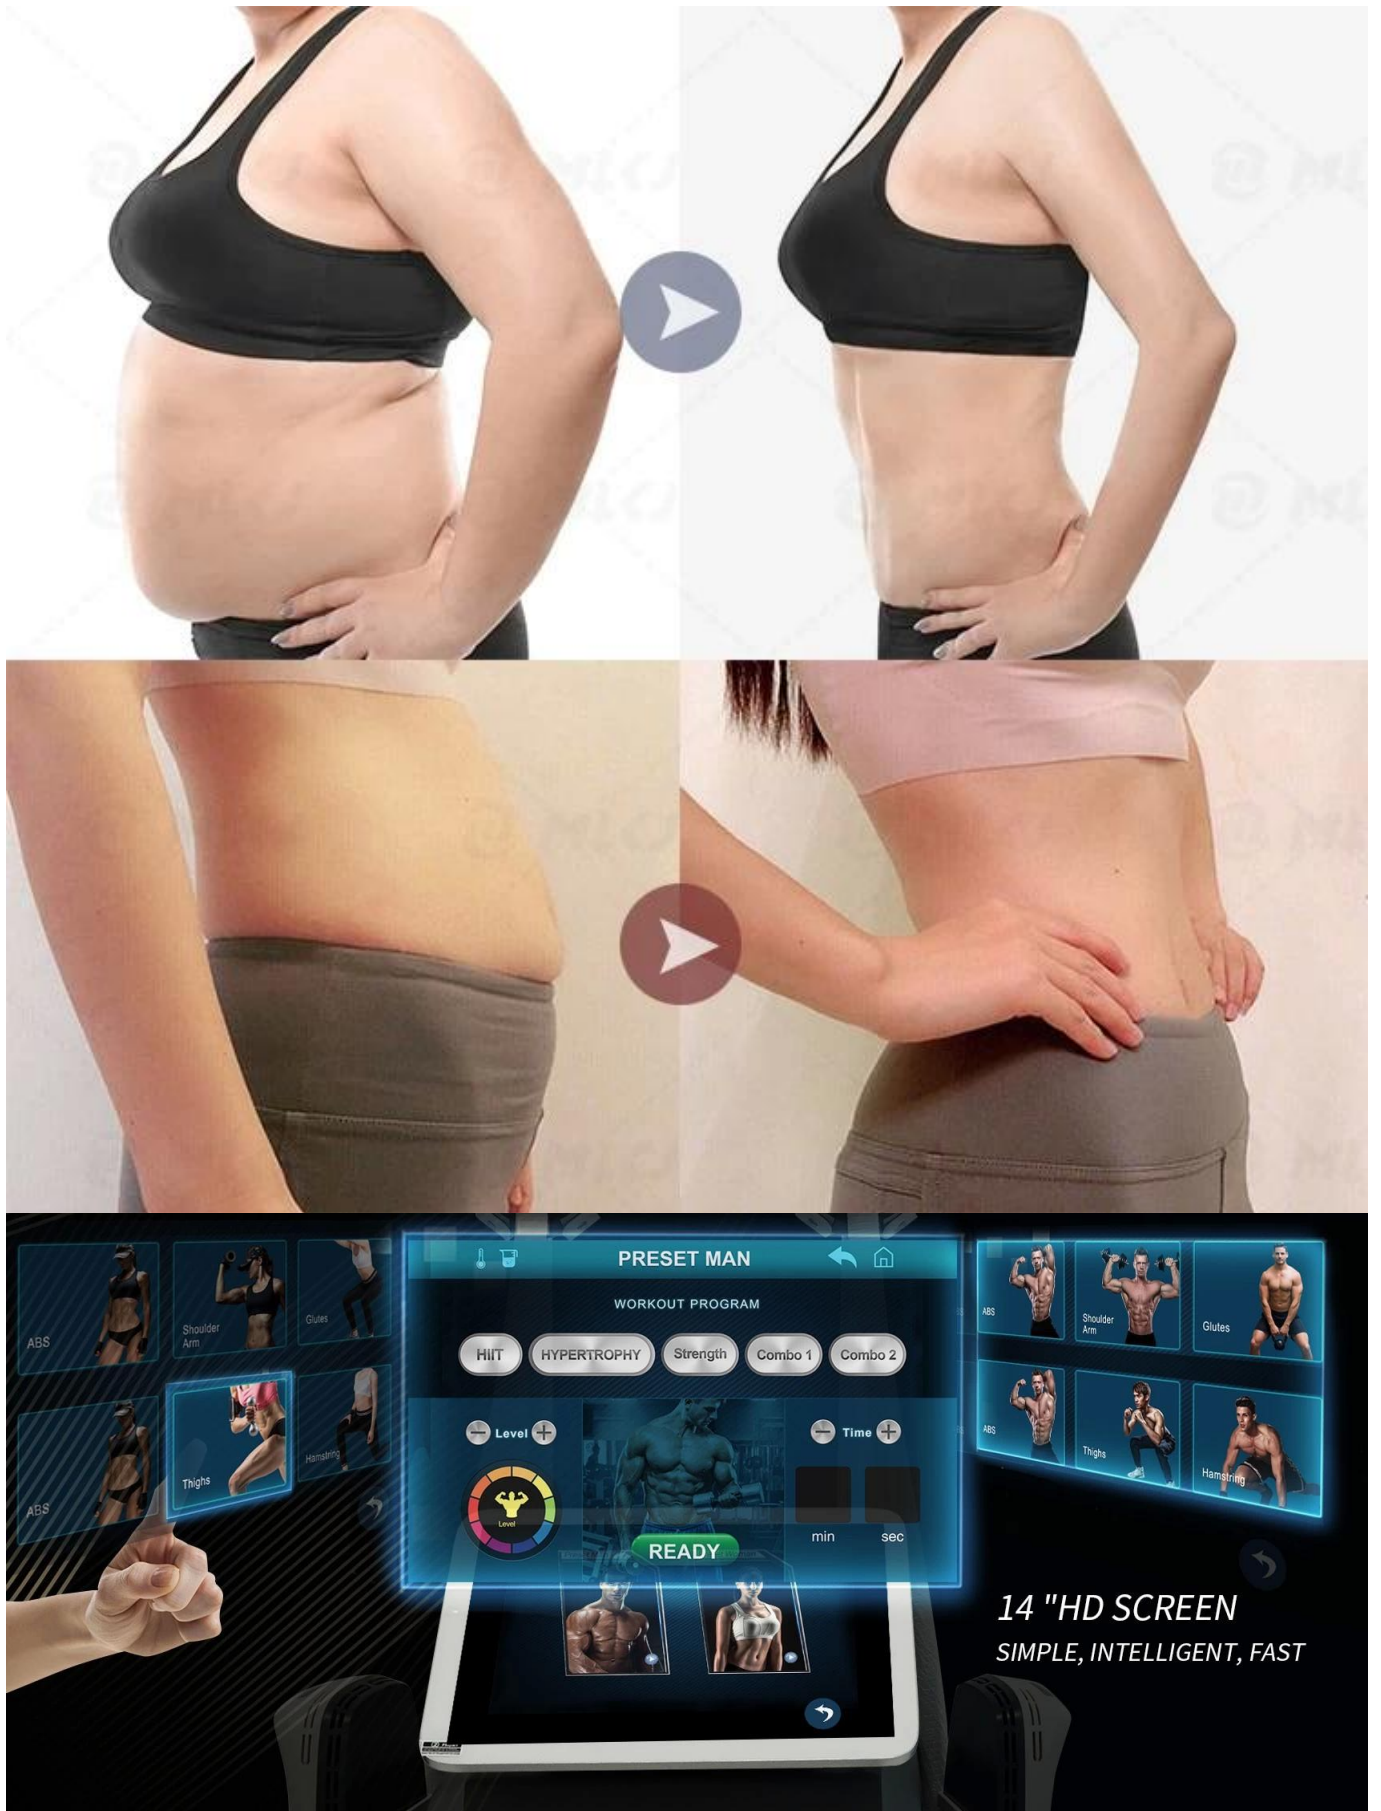

4 吋 HD 螢幕顯示多種運動計畫，包括 HIIT、HYPERTROPHY、Strength、Combo 1 及 Combo 2。可調整運動強度及時間，讓運動更輕鬆、更智能、更快速。

運動計畫包括：ABS、Shoulder Arm、Glutes、Thighs、Hamstring。運動強度可調整，讓運動更輕鬆、更智能、更快速。