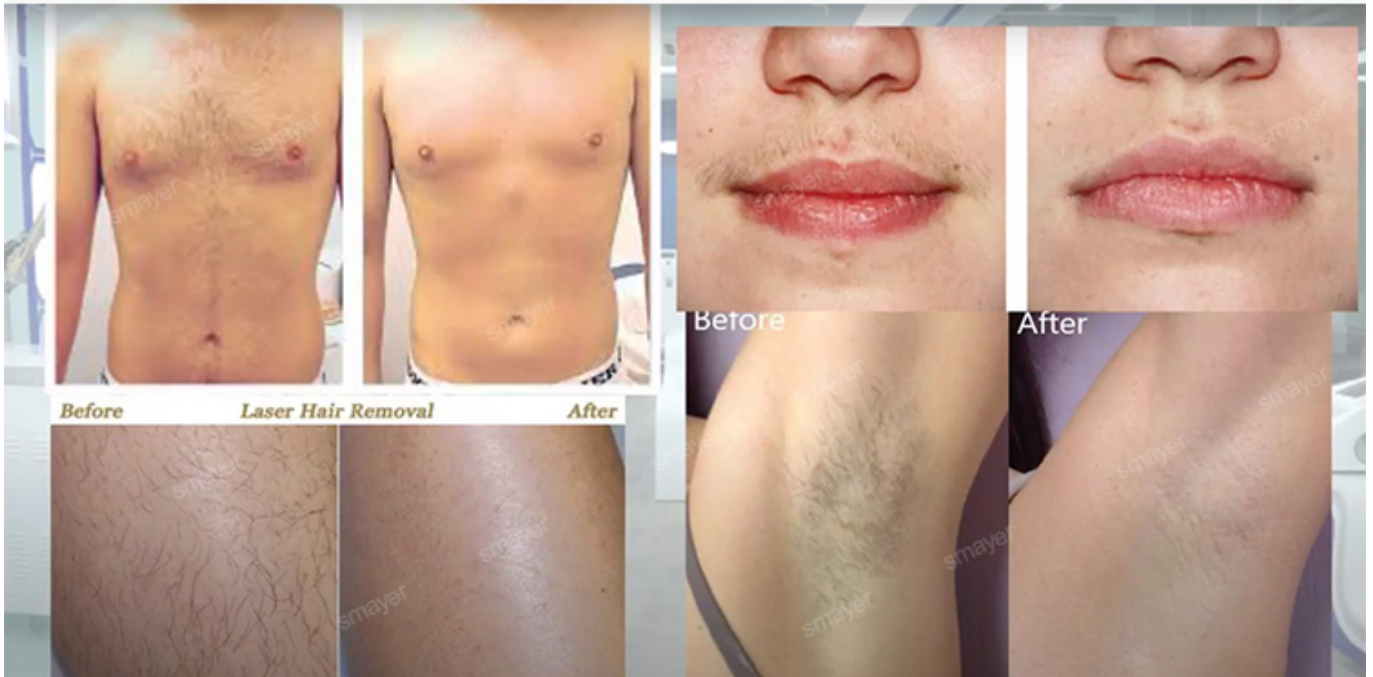

.000000 000 *

0 00000 000000 000000 00000000 *

0 00000000 1064 808 755 00 00000000 808 0000000 0000000 000000 000000 *

ALEX 755nm
For white skin
(fine, golden hair removal)

SPEED 810nm
For yellow neutral skin
(brown hair removal)

YAG 1064nm
For black skin
(black hair removal)

Treatment Comparison

Emergency stop button

12 inch big screen quick touch easy operate

Diode laser handle

Vents

Plug