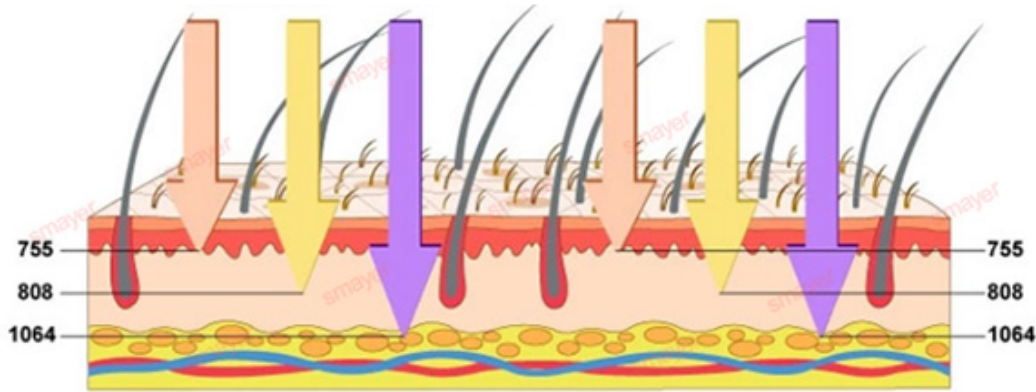

.000000 000 *

0 00000 000000 000000 00000000 *

0 00000000 1064 808 755 00 00000000 808 0000000 0000000 000000 000000 *

ALEX 755nm
For white skin
(fine, golden hair removal)

SPEED 810nm
For yellow neutral skin
(brown hair removal)

YAG 1064nm
For black skin
(black hair removal)

Treatment Comparison

Emergency stop button

12 inch big screen quick touch easy operate

Diode laser handle

Vents

Plug