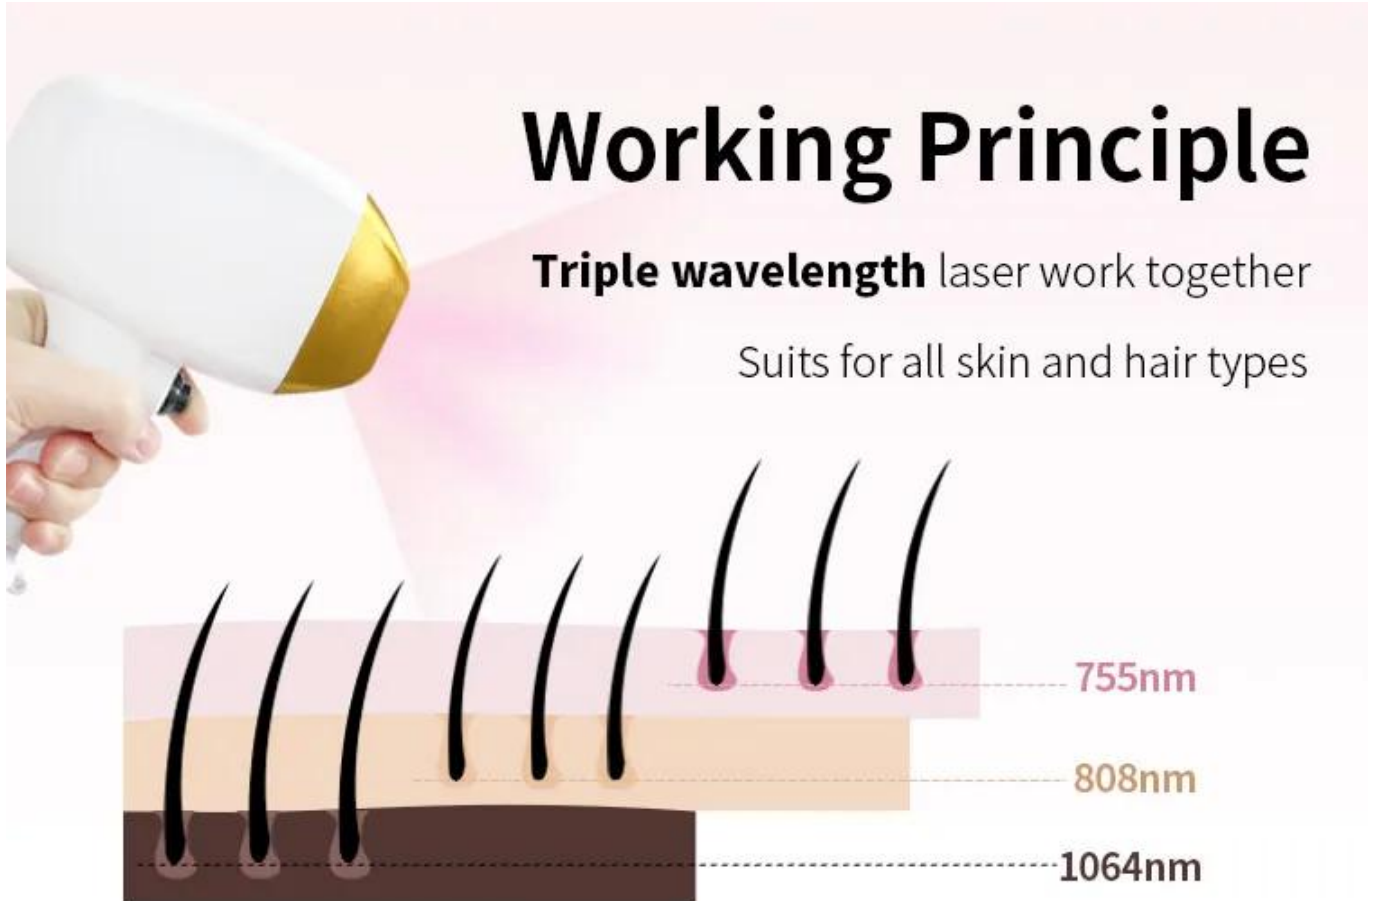

# Working Principle

**Triple wavelength** laser work together

Suits for all skin and hair types

- **755nm for white skin** (fine, golden hair removal )
- **808nm for yellow neutral skin** (brown hair removal)
- **1064nm for black skin** (black hair removal)