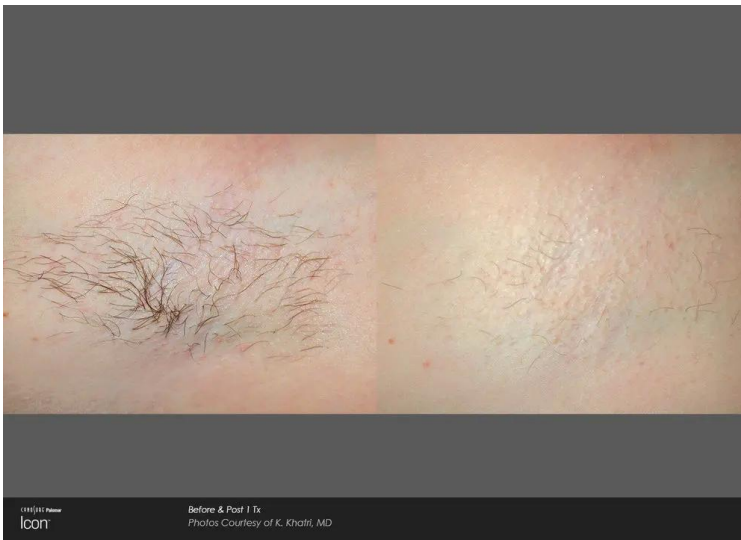

# Working Principle

**Triple wavelength** laser work together

Suits for all skin and hair types

- **755nm for white skin** (fine, golden hair removal )
- **808nm for yellow neutral skin** (brown hair removal)
- **1064nm for black skin** (black hair removal)

**Behandlungseffekt**

---

Icon

Before & Post 3 Tx  
Photos Courtesy of M. Adatta, MD