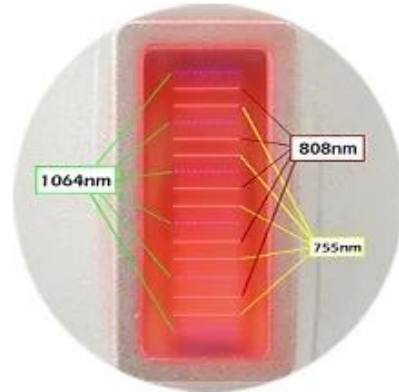

## Large Spot Size

# Handle Details

Three Wavelengths Work Togher

**12\*20nm**

755nm Laser  
808nm Laser  
1064nm Laser

**12\*35nm**

755nm Laser  
808nm Laser  
1064nm Laser

# Working Principle

**Triple wavelength** laser work together

Suits for all skin and hair types

- **755nm for white skin** (fine, golden hair removal )
- **808nm for yellow neutral skin** (brown hair removal)
- **1064nm for black skin** (black hair removal)