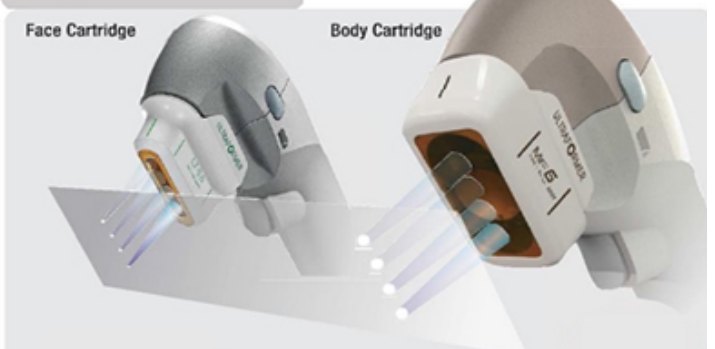

Body Treatment