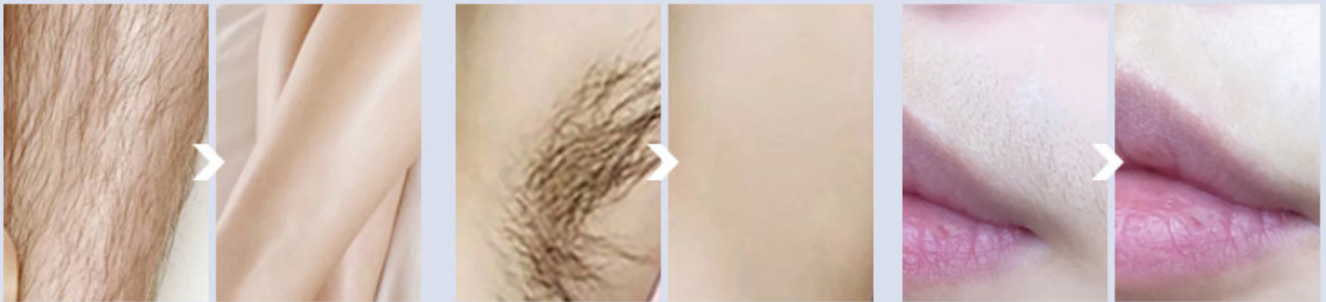

Before&After

Visualización real de los efectos del tratamiento: depilación real, indolora y permanente, con resultados evidentes.

Prometemos que sus clientes y usted estarán absolutamente satisfechos con nuestra calidad y los efectos del tratamiento.