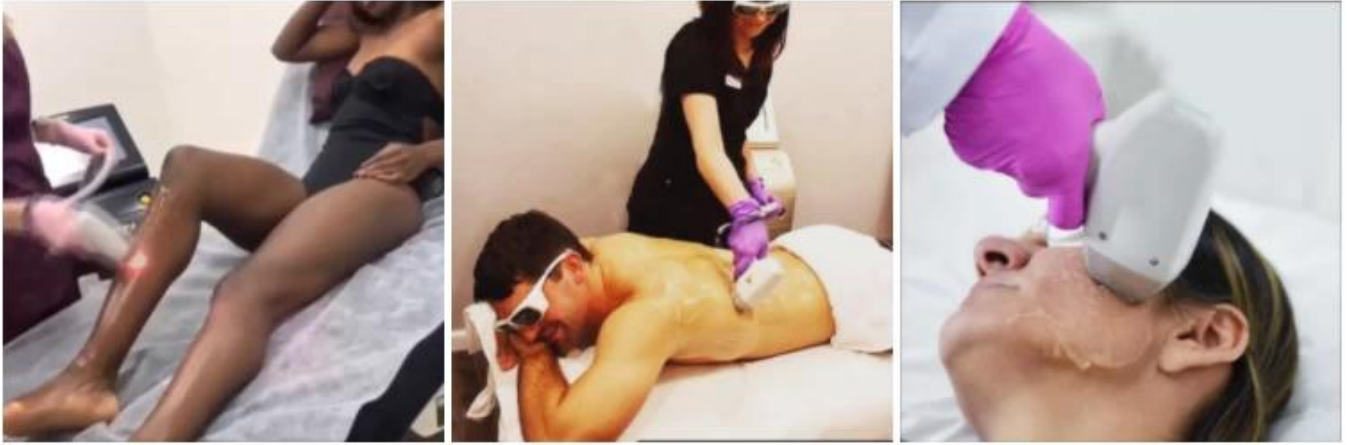

▶ 16bar
1600W

For all skin types

755nm / 808nm / 1064 nm

The handle equipped with 3 wavelength: Alex 755nm, speed 808nm and long pulse 1064nm

Speed 808nm: Golden standard wavelength for all hair types

Alex 755nm: Specific effective for blonde hair, fine hair

Large Spot Size

Quick and Comfortable

With large spot size of $1.2 \times 3.5 \text{cm}^2$, for faster treatments and better patient experience.

TEC Plus

Continuous Contact Cooling

TEC is an advanced technology that continuously cools skin and facilitates range-controlled temperature throughout the entire treatment. Patients can now enjoy a completely pain-free, cool and comfortable experience throughout the session.