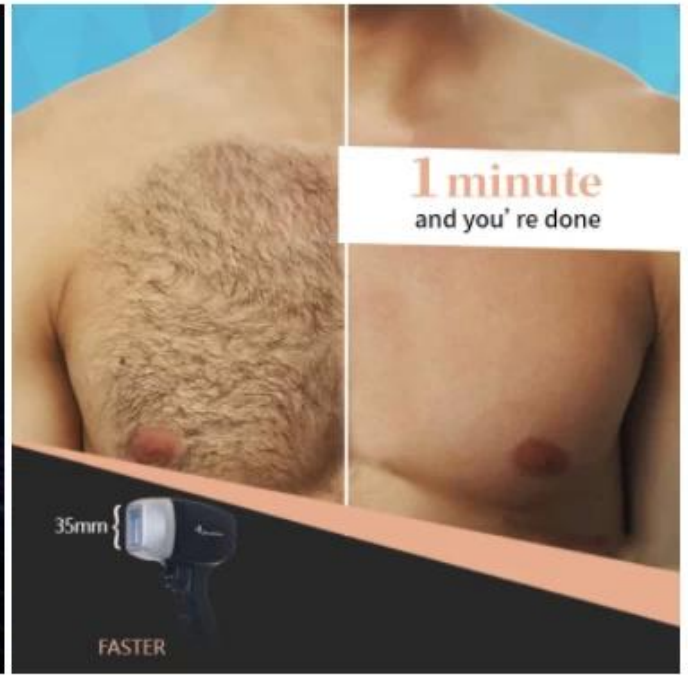

One minute cooling -21°C

Best **TEC Cooling** system
hair remover laser

12*20mm or **12*35mm** handle

Suitable for any unwanted hair on areas like face, arms, armpits, chest, back, bikini, legs...

12*20mm {

12*35mm {

1 minuto de tratamiento ☐☐

**NEW !
Technology**

High-quality laser bars imported from USA

1000/1200/1600ww high power

Fast hair removal

▶ 10bar
1000W

▶ 12bar
1200W

▶ 16bar
1600W

For all skin types

755nm / 808nm / 1064 nm

The handle equipped with 3 wavelength: Alex 755nm, speed 808nm and long pulse 1064nm

Speed 808nm: Golden standard wavelength for all hair types

Alex 755nm: Specific effective for blonde hair, fine hair

Large Spot Size

Quick and Comfortable

With large spot size of $1.2 \times 3.5 \text{cm}^2$, for faster treatments and better patient experience.

TEC Plus

Continuous Contact Cooling

TEC is an advanced technology that continuously cools skin and facilitates range-controlled temperature throughout the entire treatment. Patients can now enjoy a completely pain-free, cool and comfortable experience throughout the session.