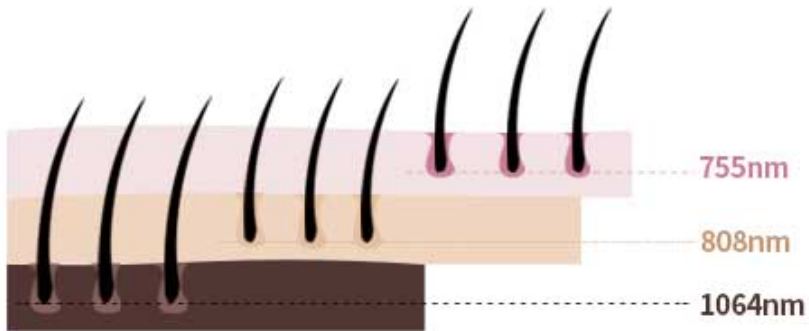

Laser show Handle laser bar optional

⊙ 10bar

⊙ 12bar

⊙ 16bar

Working Principle

Suits for all skin and hair types

- **755nm for white skin** (fine, golden hair removal)
- **808nm for yellow neutral skin** (brown hair removal)
- **1064nm for black skin** (black hair removal)