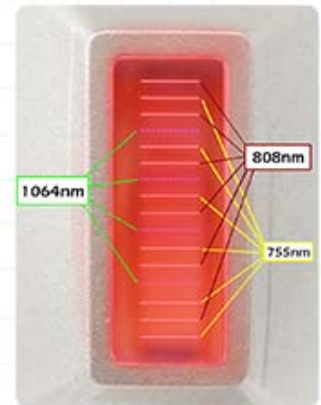

Laser show Handle laser bar optional

⊙ 10bar

⊙ 12bar

⊙ 16bar

Working Principle

Suits for all skin and hair types

- **755nm for white skin** (fine, golden hair removal)
- **808nm for yellow neutral skin** (brown hair removal)
- **1064nm for black skin** (black hair removal)