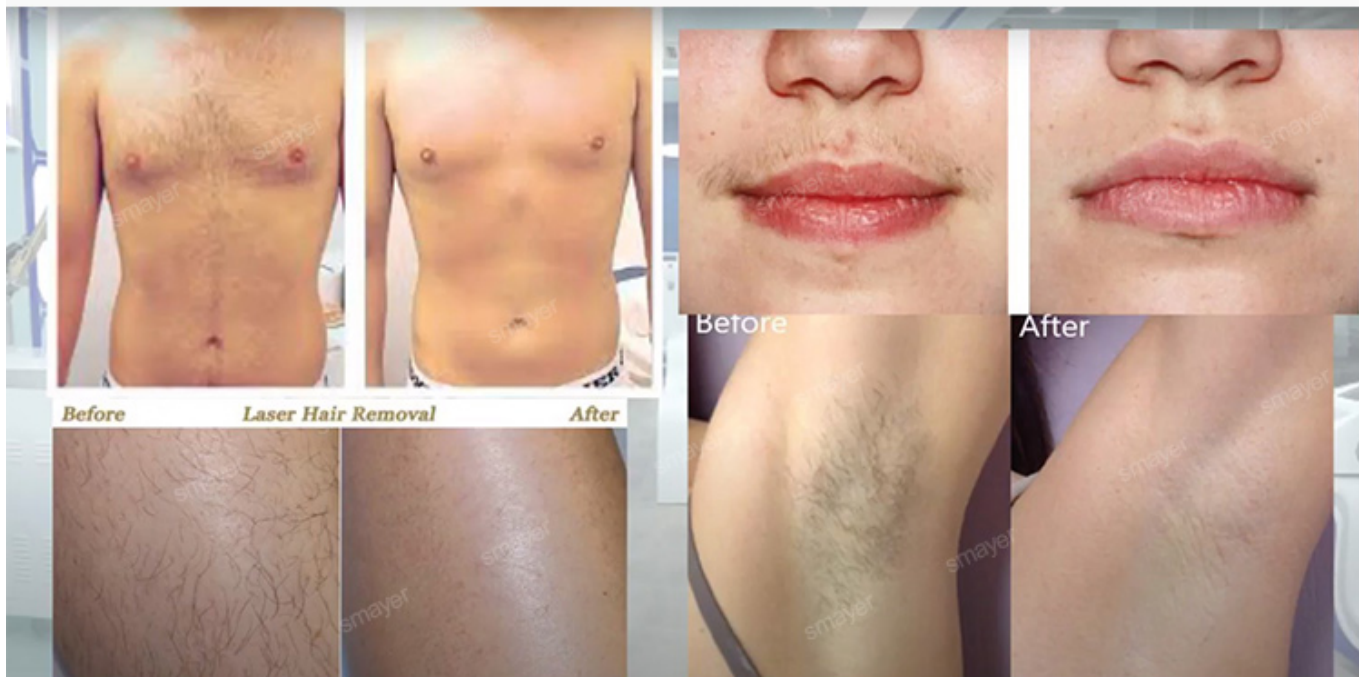

Treatment Comparison

.0000 00000 00 00 00000 000000 0000 0000
000000 0000 24!