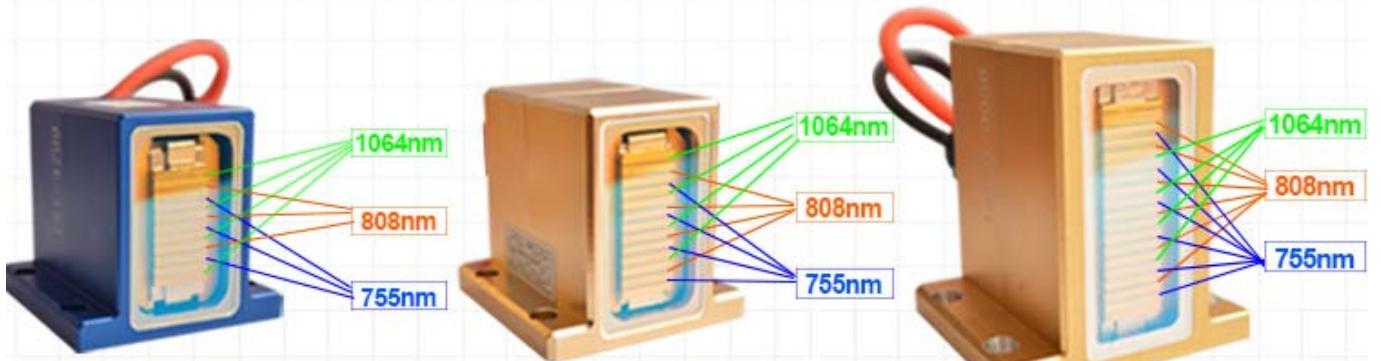

Laser show Handle laser bar optional

⊙ 10bar

⊙ 12bar

⊙ 16bar

Working Principle

Suits for all skin and hair types

- **755nm for white skin** (fine, golden hair removal)
- **808nm for yellow neutral skin** (brown hair removal)
- **1064nm for black skin** (black hair removal)

□□□□ □□□□□□

Treatment Comparison

.0000 00000 00 00 00000 000000 0000 0000
000000 0000 24!