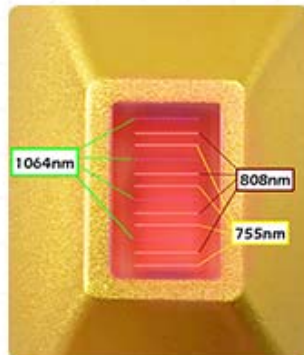

Laser show Handle laser bar optional

⊙ 10bar

⊙ 12bar

⊙ 16bar

Working Principle

Suits for all skin and hair types

- **755nm for white skin** (fine, golden hair removal)
- **808nm for yellow neutral skin** (brown hair removal)
- **1064nm for black skin** (black hair removal)