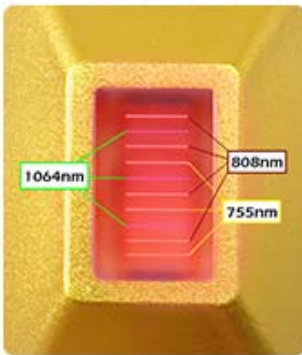

Laser show Handle laser bar optional

⊙ 10bar

⊙ 12bar

⊙ 16bar

Working Principle

Suits for all skin and hair types

- **755nm for white skin** (fine, golden hair removal)
- **808nm for yellow neutral skin** (brown hair removal)
- **1064nm for black skin** (black hair removal)