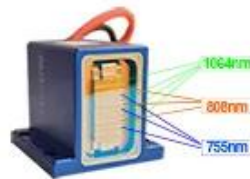

5. $\frac{1}{5}$ TEC 3 24 1 .
35 * 12 6 .
7 .

* 14 inch True Color 4K
* OEM
*

12*20mm or 12*35mm handle

Suitable for any unwanted hair on areas like face, arms, armpits, chest, back, bikini, legs...

High-quality laser bars imported from USA

▶ 10bar
1000W

▶ 12bar
1200W

▶ 16bar
1600W

1000/1200/1600w high power

Fast hair removal

*. 40-10 *
10 *bar 12bar 16bar
* 1000 w/1200w/1600w