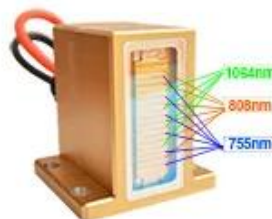

5. $\frac{1}{5}$ TEC 3 24 1 .
35 * 12 6 .
7 .

* 14 inch True Color 4K
* OEM
*

12*20mm or 12*35mm handle

Suitable for any unwanted hair on areas like face, arms, armpits, chest, back, bikini, legs...

High-quality laser bars imported from USA

▶ 10bar
1000W

▶ 12bar
1200W

▶ 16bar
1600W

1000/1200/1600w high power

Fast hair removal

*. 40-10 *
10 *bar 12bar 16bar
* 1000 w/1200w/1600w