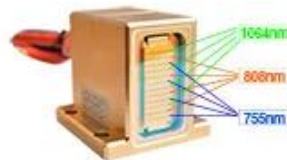

5. $\frac{1}{5}$ TEC 3 24 1 .
35 * 12 6 .
7 .

* 14 inch True Color 4K
* OEM
*

12*20mm or 12*35mm handle

Suitable for any unwanted hair on areas like face, arms, armpits, chest, back, bikini, legs...

High-quality laser bars imported from USA

▶ 10bar
1000W

▶ 12bar
1200W

▶ 16bar
1600W

1000/1200/1600w high power

Fast hair removal

*. 40-10 *
10 *bar 12bar 16bar
* 1000 w/1200w/1600w