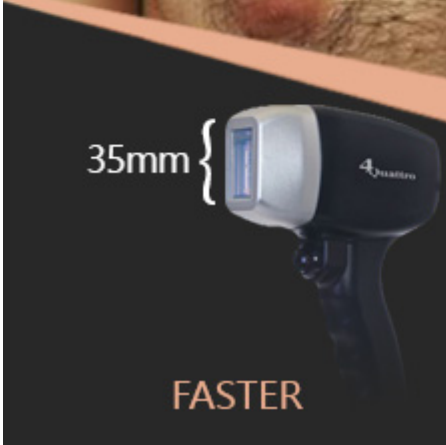

2021 Salon Queen

FASTER: 60% FASTER
STRONGER: STRONGER POWER 40%
BETTER RESULT
SMARTER: 4K ANDROID SCREEN

FASTER, STRONGER, SMARTER

1. 60% FASTER
2. 40,000,000. STRONGER POWER 40%
3. BETTER RESULT
4. SMARTER: 4K ANDROID SCREEN
5. 14.0 INCH
6. 6 MONTHS

V26

Super comfortable experience
Painless and permanent treatment result
Suitable for all skin types and body areas

- TEC ... 24 ... 1) 10 2) 3) 4) 5)

1 minute and you're done

- 1. 2. 3. 4. OEM (.)

Table with 2 columns listing technical specifications like wavelength, fluence, and pulse rate.