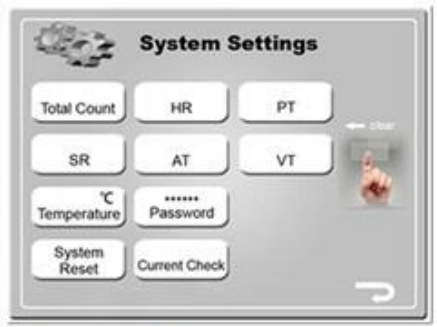

Main Menu
8.4 inch true color big touch screen
Super cool touch Experience.

IPL mode:
5 options for skin treatment

IPL mode:
operation interface

Multi-language screen:
6 languages for your choice

System setting

System setting

1. 6 languages
 2. 8.4 inch
 3. 150000-30000
 4. 8.4 inch
 5. TEC 1200W 1 3
 6. 2
 7. AU 110 220
 8. 30
 9. 110V/220V
 10. 110V/220V

IPL: 50 * 15
 420/510/560/585/640/690/755nm
 150000-30000
 8.4
 TEC 1200W 1 3
 2
 AU 110 220
 30
 110V/220V
 110V/220V

Multi-angle display

Left view

Front view

right elevation