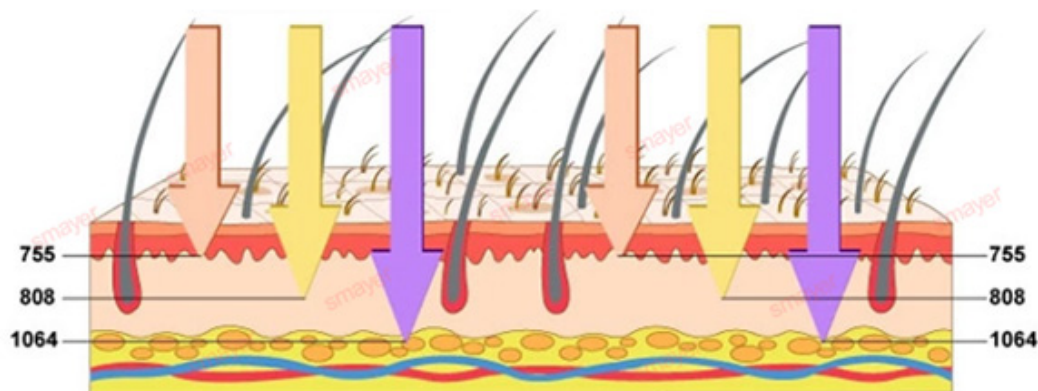

755 .(fine/golden hair removal) Alex  
 808nm .(brown hair removal) Speed  
 .(black hair removal) 1064 YAG  
 hair removal device

**ALEX 755nm**  
**For white skin**  
 (fine, golden hair removal )

**SPEED 810nm**  
**For yellow neutral skin**  
 (brown hair removal)

**YAG 1064nm**  
**For black skin**  
 (black hair removal)