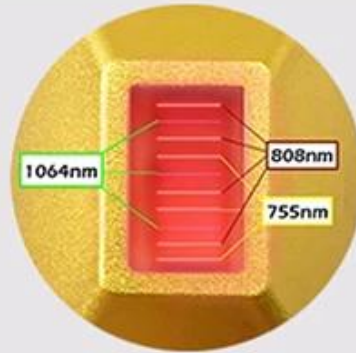

# Real shot display

Higher-definition screen, stronger cooling effect, more effective treatment

Elight / IPL Nd yag RF 4 RF Elight IPL nd 50 \* .

\* Elight 30,000-150,000 Nd yag: 1064 nm/532nm 1064 nm/532nm 1320nm.

## *Three wavelengths work together*

12\*24mm<sup>2</sup> {

12\*35mm<sup>2</sup> {

Suitable for hair removal on any part of the body,  
Such as arms, legs, face, armpits, back, chest, etc.