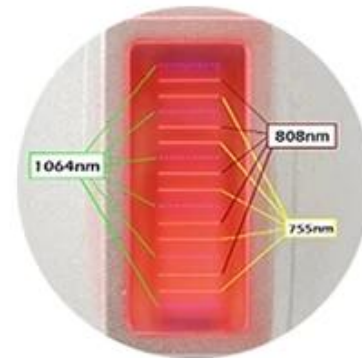

# Real shot display

Higher-definition screen, stronger cooling effect, more effective treatment

Elight / IPL Nd yag RF 4 RF Elight IPL nd 50 \* .

\* Elight 30,000-150,000 Nd yag: 1064 nm/532nm 1064 nm/532nm 1320nm.

\*RF : 10000 10000 1000 100000 10000 100000 1000 1000 10000 100000 1000 6 100 10000.

## *Three wavelengths work together*

12\*24mm<sup>2</sup> {

12\*35mm<sup>2</sup> {

Suitable for hair removal on any part of the body,  
Such as arms, legs, face, armpits, back, chest, etc.

## specification

- Multiple choice  
fixed 1064nm & 532nm, adjustable 1064nm & 532nm (adjust 1-7 mm) for tattoo removal, nevus removal etc.
- Multifunction  
1320nm for skin rejuvenation
- Indicator light  
Dot position is the indicator light position dot more accurate