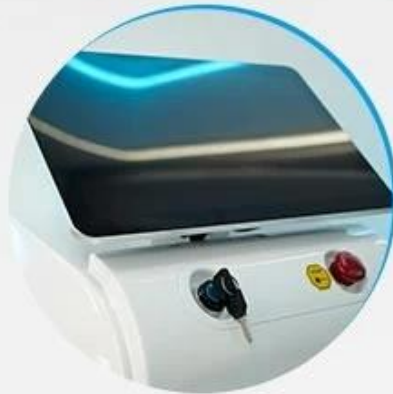

# Real shot display

Higher-definition screen, stronger cooling effect, more effective treatment

Elight / IPL Nd yag RF 4 RF Elight IPL nd 50 \* .

\* Elight 30,000-150,000 Nd yag: 1064 nm/532nm 1064 nm/532nm 1320nm.