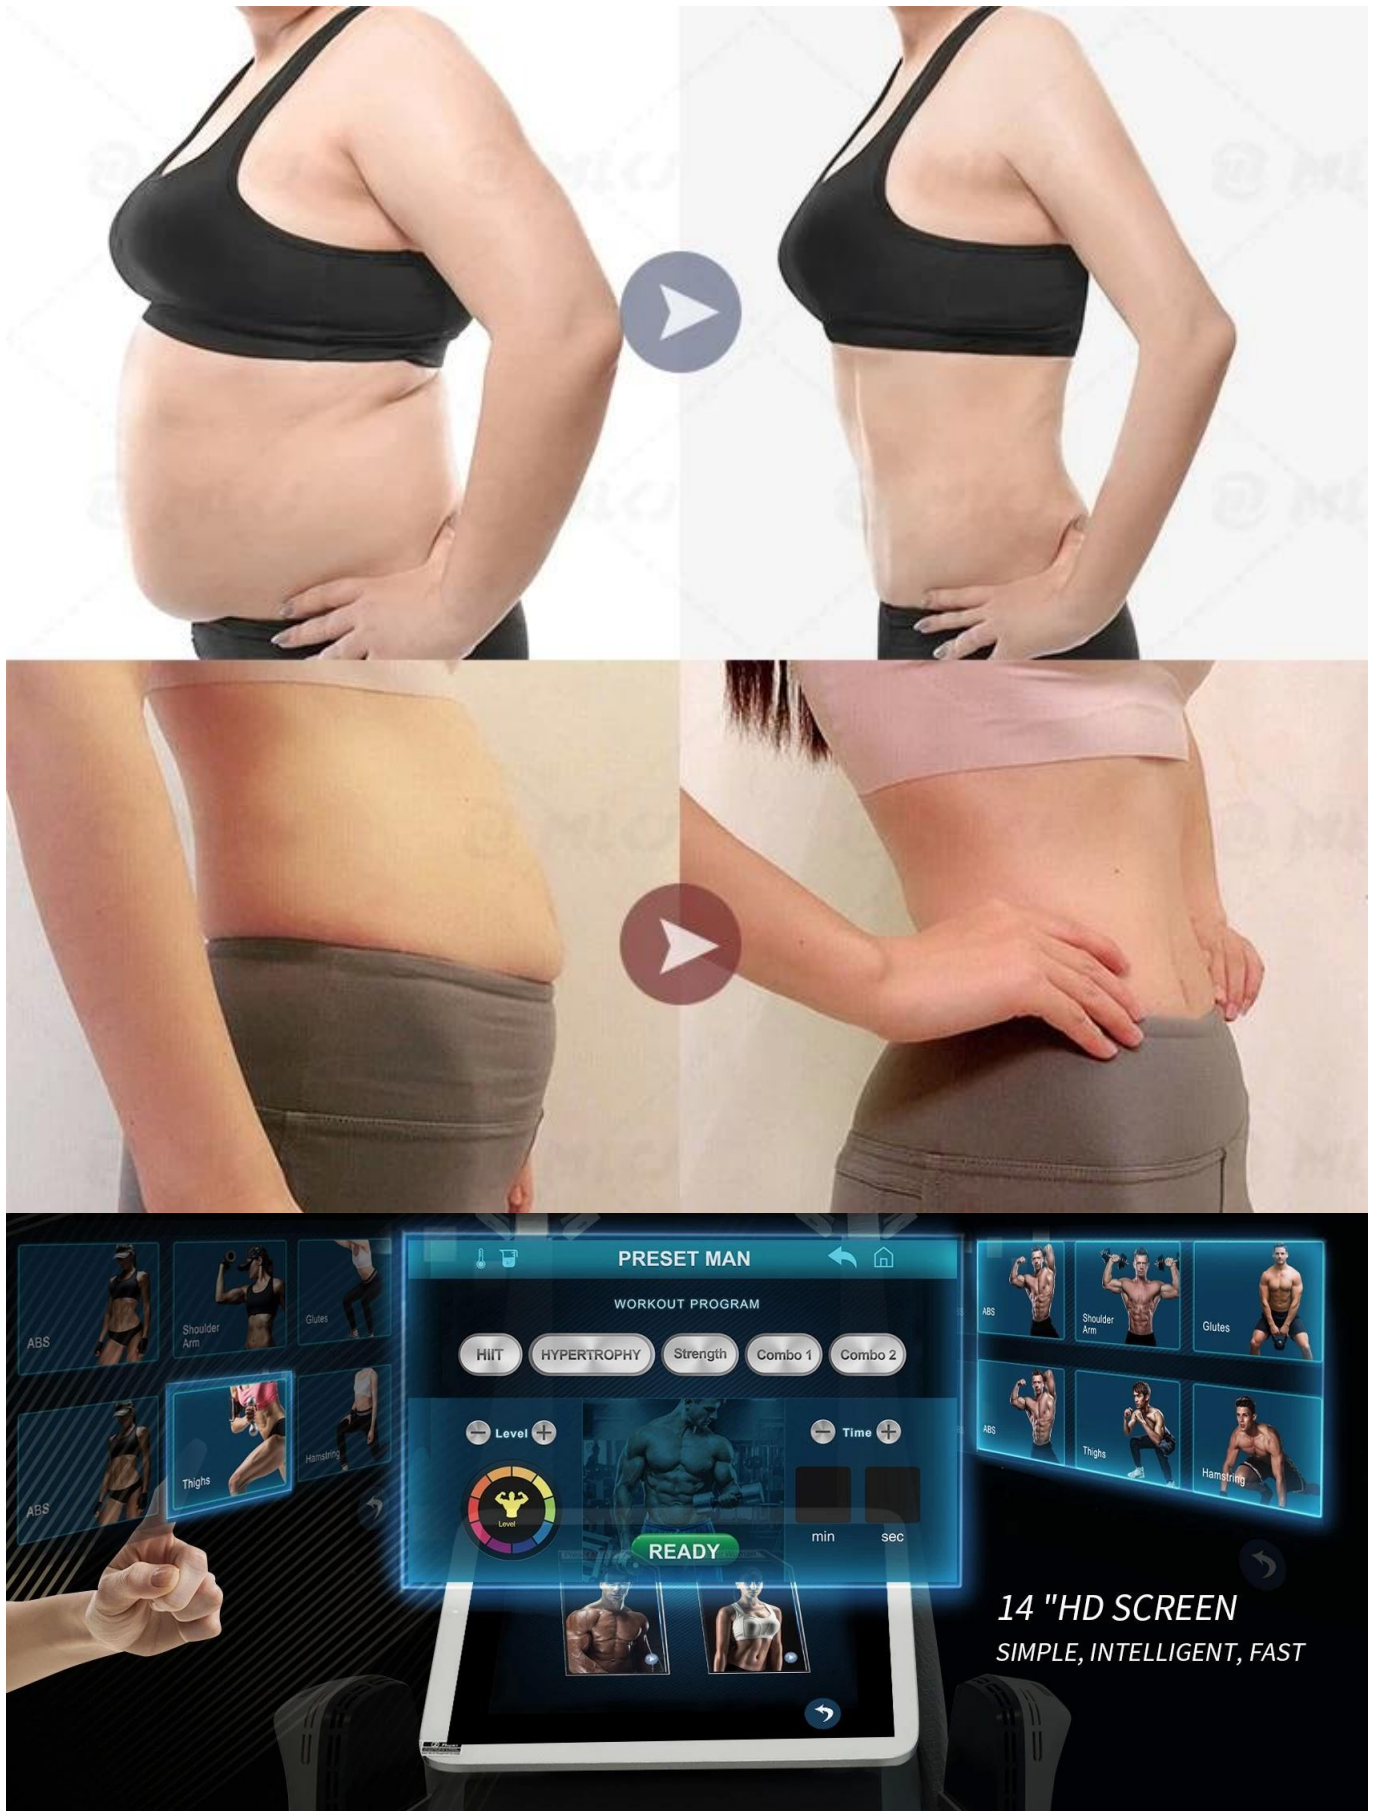

EXFU™ Find X

EXFU™ Find X is a complete 360° body shaping solution. It targets fat, muscle, and body treatments. The advanced 5-in-1 solution provides a comprehensive body contouring experience.

EXFU™ Find X is a complete 360° body shaping solution. It targets fat, muscle, and body treatments. The advanced 5-in-1 solution provides a comprehensive body contouring experience.

TeslaSculpt is a complete 360° body shaping solution. It targets fat, muscle, and body treatments. The advanced 5-in-1 solution provides a comprehensive body contouring experience.

EXFU™ Find X

EXFU FindX 4.

EXFU FindX 4 1 5 4 1 5

4 吋 HD 顯示器，顯示您的健身進度，並提供多種運動模式選擇，包括 HIIT、HYPERTROPHY、Strength、Combo 1 和 Combo 2。此外，還配備了 Level 調整、Time 計時器以及 READY 按鈕，讓您的健身過程更智能、更快速。

該設備還提供多種運動模式選擇，包括 ABS、Shoulder Arm、Glutes、Thighs 和 Hamstring，滿足您的不同健身需求。