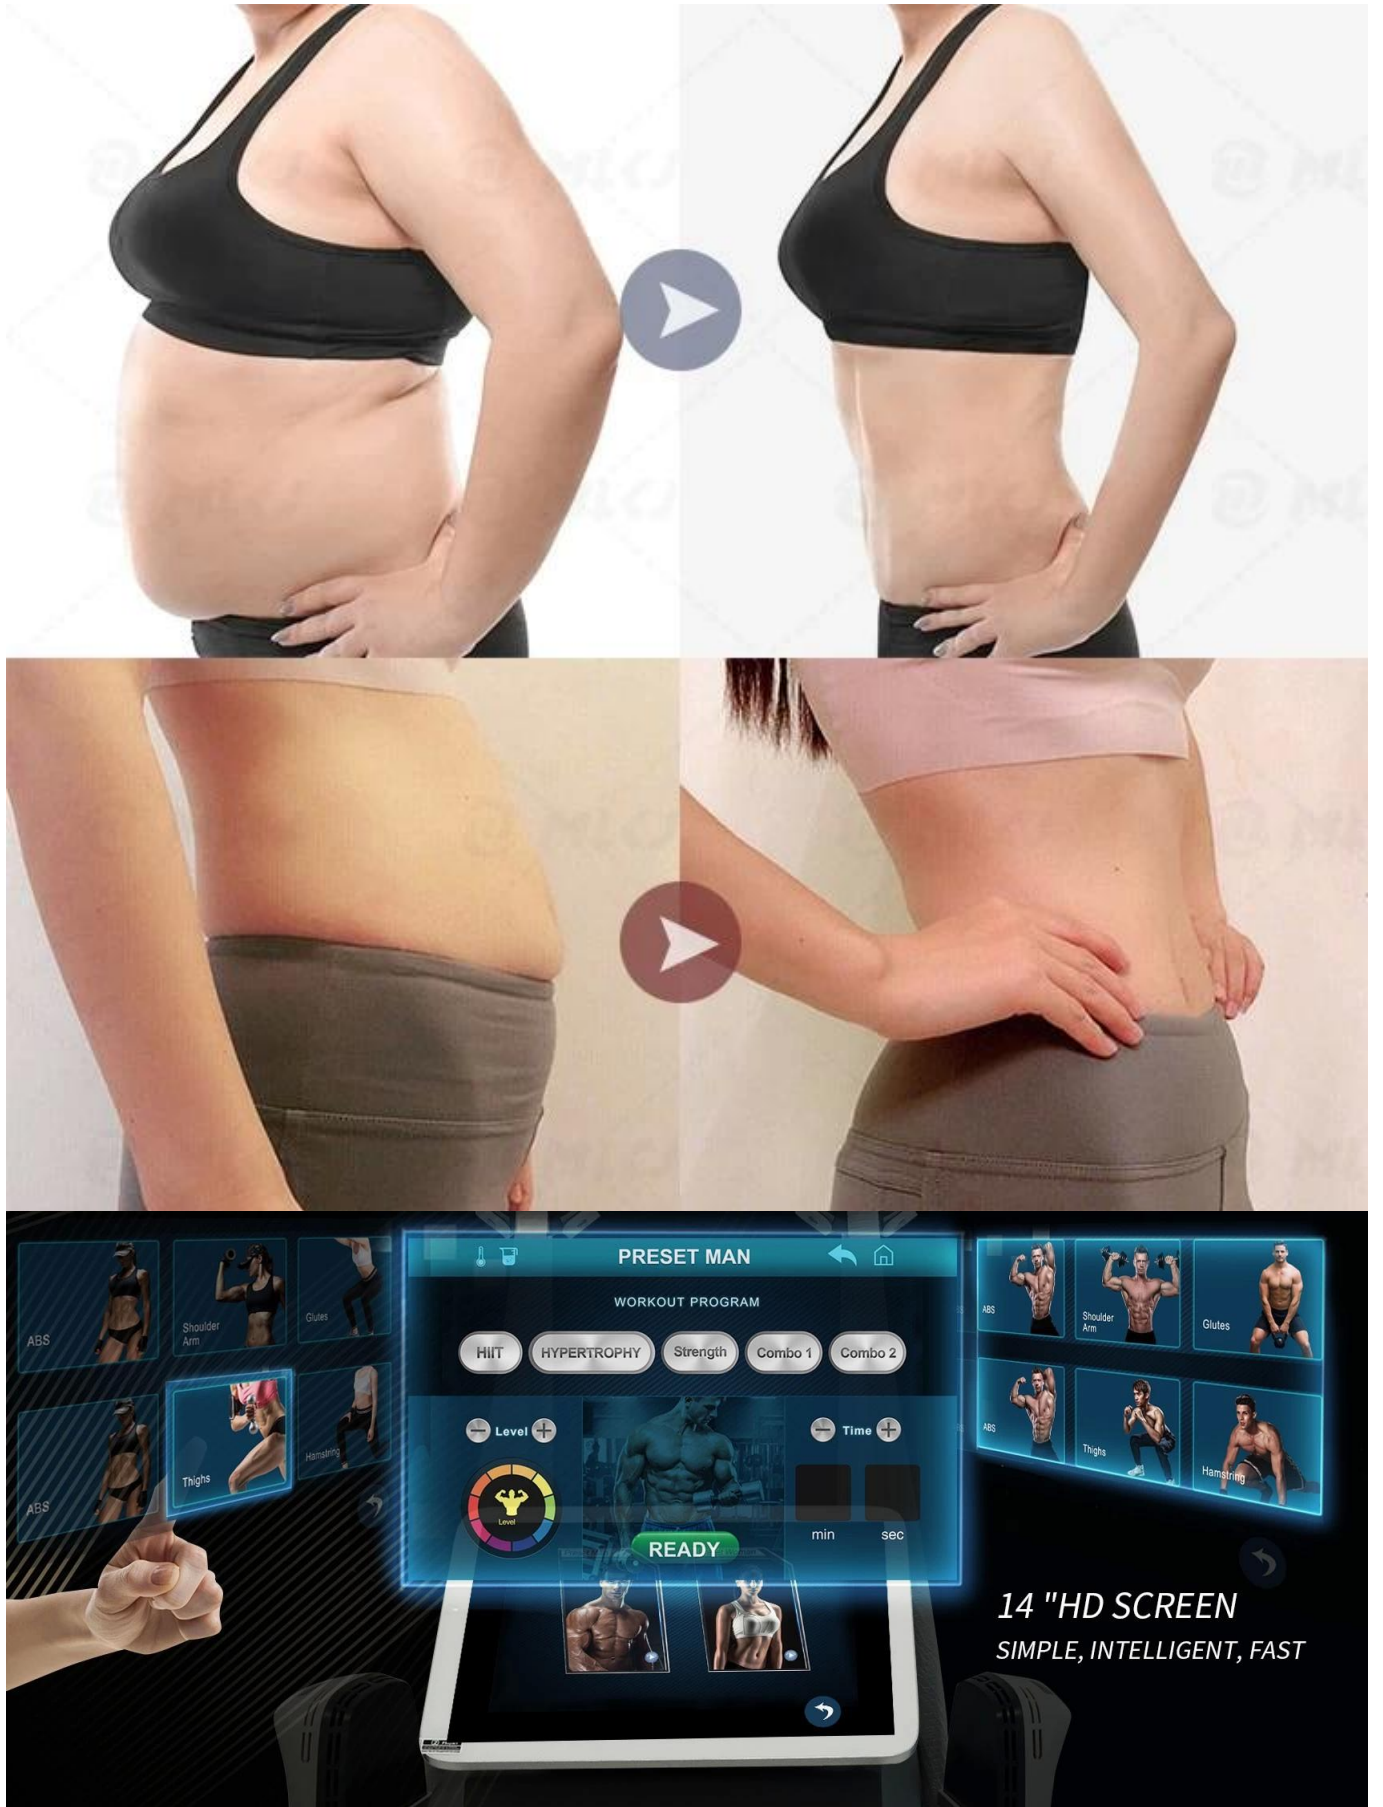

EXFU™ Find X

EXFU™ Find X is a complete 360° body shaping solution. It targets fat, muscle, and body treatments. The advanced 5-in-1 solution provides a comprehensive body contouring experience.

EXFU™ Find X is a complete 360° body shaping solution. It targets fat, muscle, and body treatments. The advanced 5-in-1 solution provides a comprehensive body contouring experience.

TeslaSculpt is a complete 360° body shaping solution. It targets fat, muscle, and body treatments. The advanced 5-in-1 solution provides a comprehensive body contouring experience.

EXFU™ Find X

EXFU FindX 4.

EXFU FindX 4 1 5 4 1 5

4 吋 HD 螢幕顯示，提供您清晰的視覺效果。您可以輕鬆地選擇您的健身計劃，並隨時調整您的訓練強度。這台健身機不僅外觀時尚，而且操作簡便，是您家庭健身的理想選擇。

這台健身機配備了先進的感測器，可以精確地追蹤您的運動數據，包括卡路里消耗、心率變異性和肌肉活動。它還能提供個性化的指導，確保您的訓練達到最佳效果。無論是初學者還是健身愛好者，這台健身機都能為您提供完美的健身體驗。