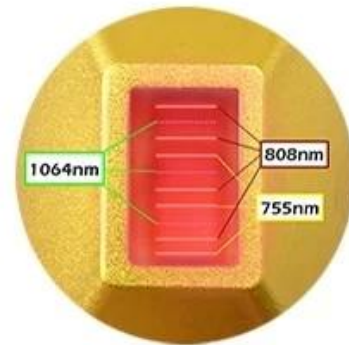

NEW PRODUCT

D10

Portable Hair Removal Machine

-Convenient and efficient hair removal-

1064 808 755 ipl

Working Principle

Suits for all skin and hair types

12*20nm
755nm Laser
808nm Laser
1064nm Laser

- **755nm for white skin** (fine, golden hair removal)
- **808nm for yellow neutral skin** (brown hair removal)
- **1064nm for black skin** (black hair removal)

□□□□□□ □□□□□□

Mini Portable

The net weight of the handle is
about equal to one iphone

285g

Ergonomic handle
It's not tiring to take off

產品特點

1200W/1800W 雙功率 智能溫控 防燙 防風 防塵

機身尺寸 36 * 12 厘米 24 * 12 厘米 重量 285g

* 285g 重量 僅指機身 不含電源線 不含吹嘴 不含收納盒 不含說明書

* 產品包裝內含：主機、電源線、吹嘴、收納盒、說明書

1 產品包裝內含：主機、電源線、吹嘴、收納盒、說明書

Product parameters

Device Name	Diode Laser Machine
Model Number	Diode Laser D10
Wavelength	755+808+1064nm Technology
Screen size	12inch 4K-HD screen
Lifetime	50 Million shots
Pulse Duration	10-300ms
Laser Bar	100w for each one America Coherent Laser Bar
Frequency	1-10hz
Spot size	12x20mm Spot Size
Energy	1-150J
Cooling System	TEC cooling circulation
Power Of Machine	2500W
Voltage	AC220V 50HZ/60HZ
Demension of machine	380mm*460mm*300mm
Package	Aluminum box
Warranty	2 years for machine 1 year for handle