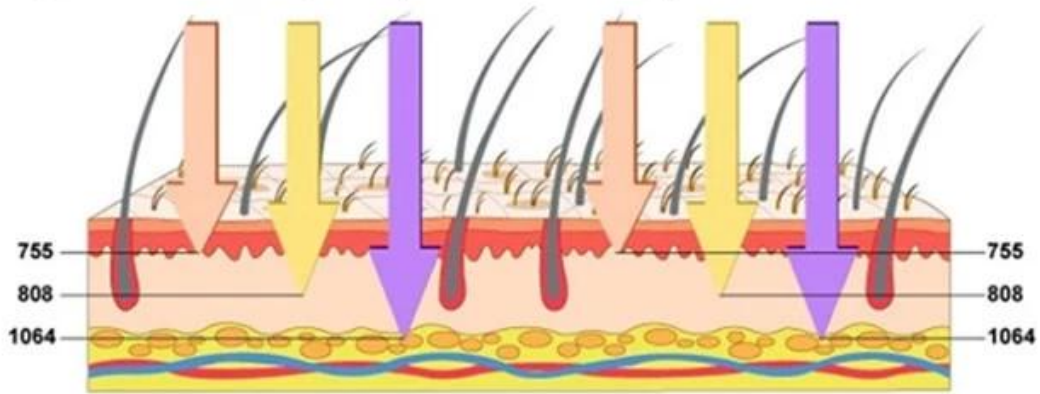

1 1200W/1800W 1200W/1800W 1200W/1800W 1200W/1800W 1200W/1800W

Two colors, two spot sizes are optional

Suitable for any unwanted hair on areas like face, arms, armpits, chest, back, bikini, legs...

7558081064nm

ALEX 755nm
For white skin
 (fine, golden hair removal)

SPEED 810nm
For yellow neutral skin
 (brown hair removal)

YAG 1064nm
For black skin
 (black hair removal)

1. 1200-800 12-8
 2. 4 14 K
 3. 808nm 755nm 808nm 1064nm
 4. 50
 5. 10-150 j/cm2
 6. 1-10
 7. TEC