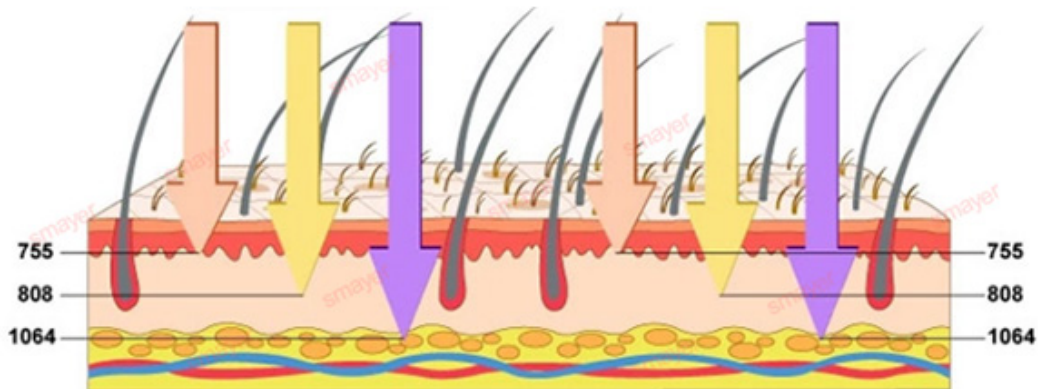

755nm .(Alex) 808nm .(Speed) 1064nm .(YAG)

ALEX 755nm
For white skin
 (fine, golden hair removal)

SPEED 810nm
For yellow neutral skin
 (brown hair removal)

YAG 1064nm
For black skin
 (black hair removal)

Treatment Comparison