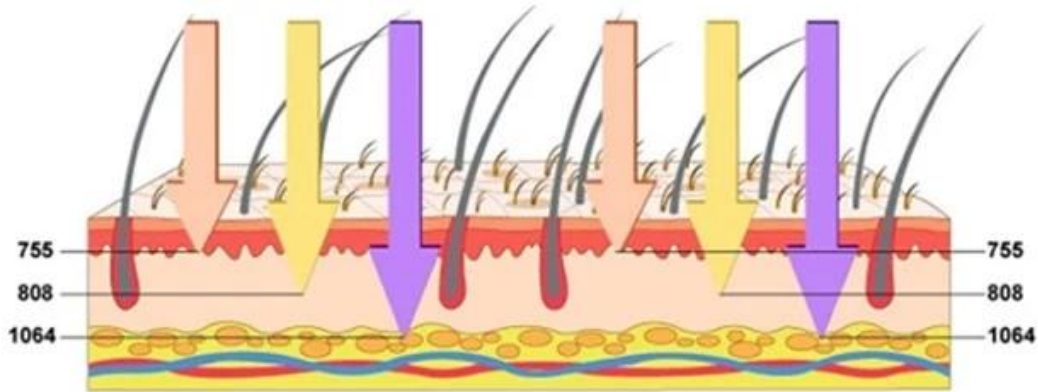

1. 755nm 808nm 1064nm
2. 1200---800 12---8 1200---800/1000
3. 4 14 1000K 1000
4. 808nm 755 nm 808nm 1064nm
5. 50 1000
6. 10~150 j/cm2 1000
7. 1-10 1000