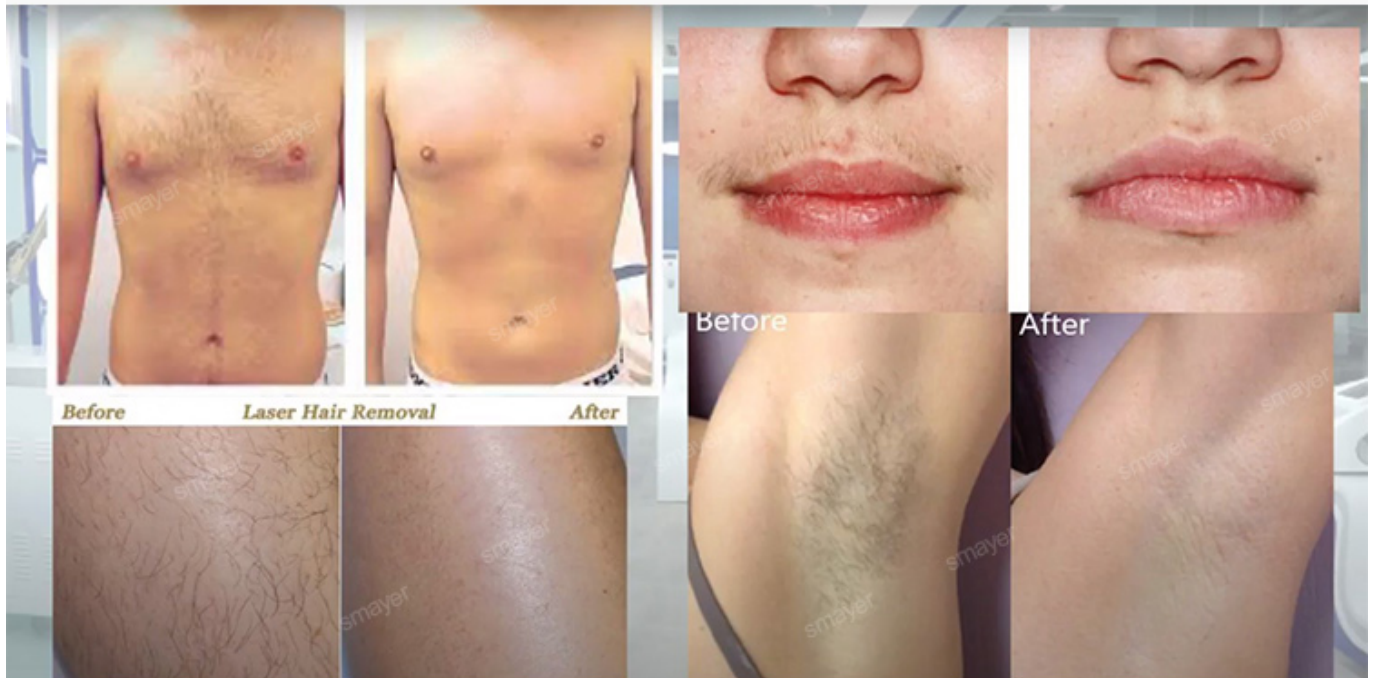

Treatment Comparison

.0000 00000 00 00 00000 000000 0000 0000
000000 0000 24!