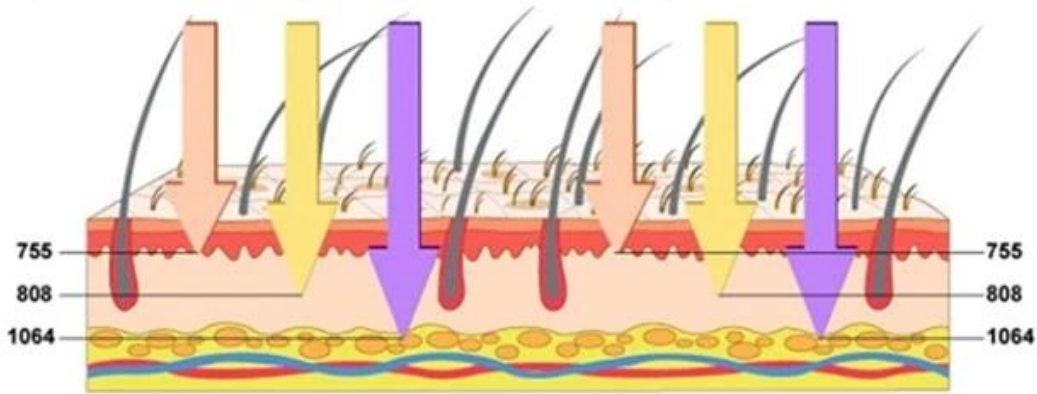

1200W/1800W

36*12 24*12

* 285

* ()

1

Two colors, two spot sizes are optional

Suitable for any unwanted hair on areas like face, arms, armpits, chest, back, bikini, legs...

7558081064nm 755nm 808nm 1064nm 755nm 808nm 1064nm 755nm 808nm 1064nm

ALEX 755nm
For white skin
 (fine, golden hair removal)

SPEED 810nm
For yellow neutral skin
 (brown hair removal)

YAG 1064nm
For black skin
 (black hair removal)

755nm 808nm 1064nm
 755nm 808nm 1064nm 1200----800 12----8 755nm/808nm/1064nm
 4 14 1064nm TEC 755nm 808nm 1064nm
 50 10~150 j/cm2 1-10
 TEC 755nm 808nm 1064nm 755nm 808nm 1064nm 755nm 808nm 1064nm
 755nm 808nm 1064nm 755nm 808nm 1064nm 755nm 808nm 1064nm