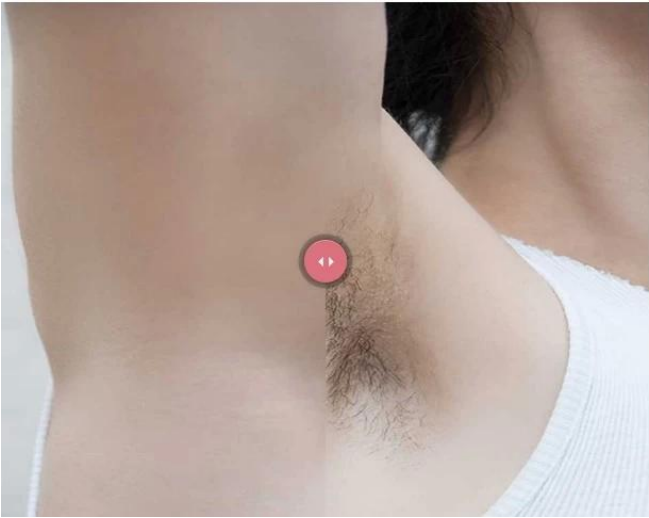

LED

###

4 14 K

*

* 6

*

*