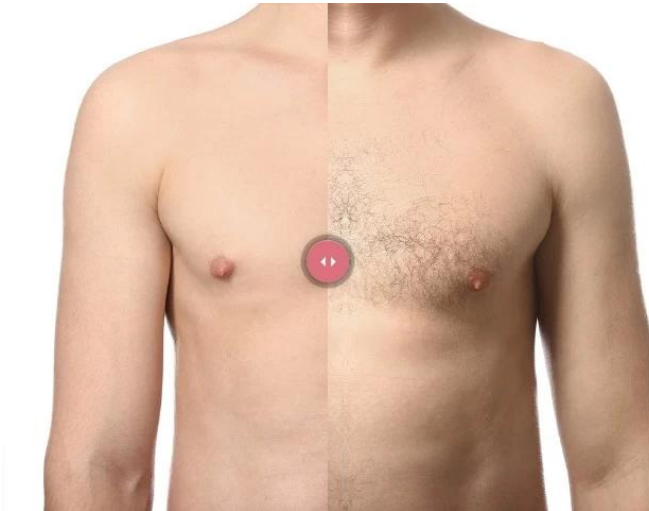

LED

###

4 14 K

*

* 6

*

*