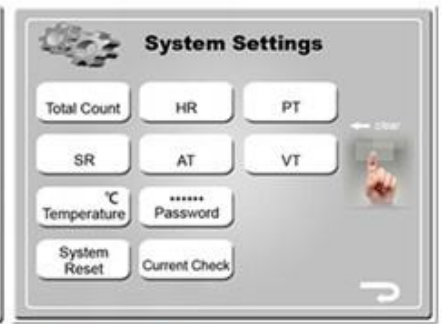

Main Menu
8.4 inch true color big touch screen
Super cool touch Experience.

IPL mode:
5 options for skin treatment

IPL mode:
operation interface

Multi-language screen:
6 languages for your choice

System setting

System setting

- 1. 6 languages
- 2. 8.4 inch touch screen
- 3. 5 options for skin treatment
- 4. 5 options for skin treatment
- 5. 5 options for skin treatment
- 6. 5 options for skin treatment
- 7. 5 options for skin treatment
- 8. 5 options for skin treatment
- 9. 5 options for skin treatment
- 10. 5 options for skin treatment