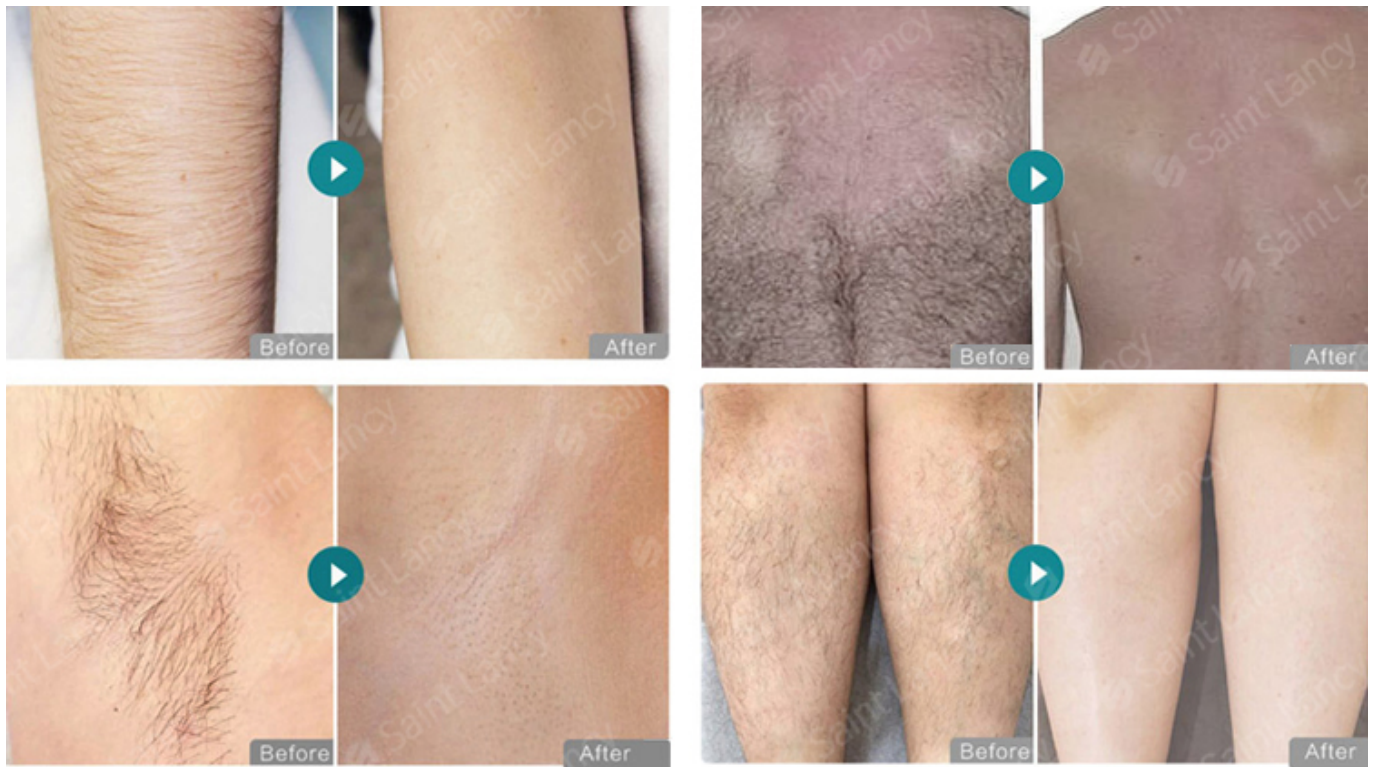

Écran d'affichage

1) Grande taille : écran tactile couleur de 14 pouces utilisé.
2) Plusieurs langues : trois types d'options de types de peau, faciles à utiliser.
3) Service OEM : votre logo peut être ajouté gratuitement sur l'écran de la machine, acceptez votre langue spéciale.