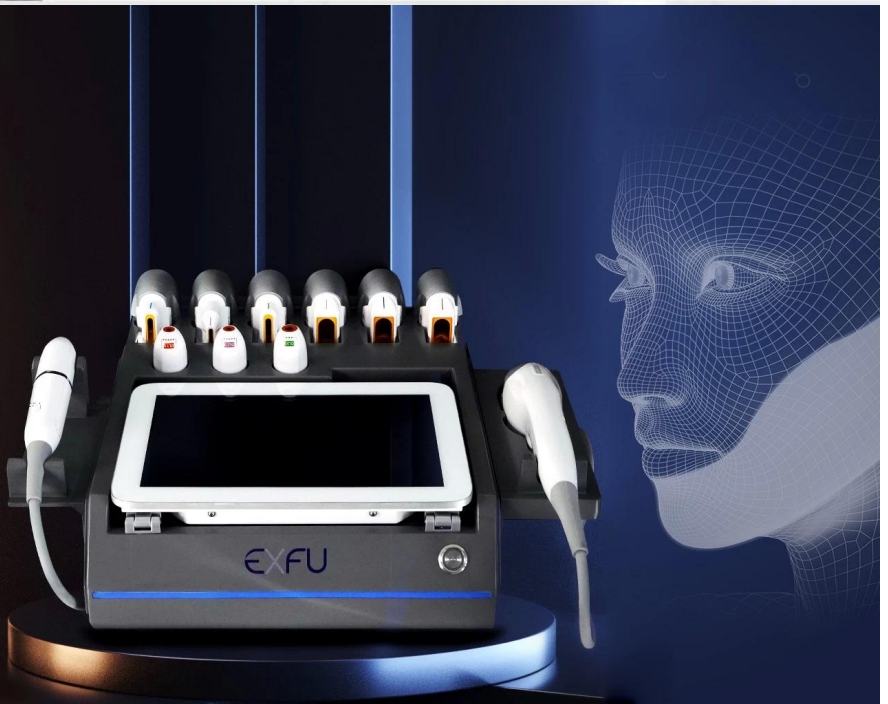

7D
**Focused
Ultrasound**

[Learn More](#)