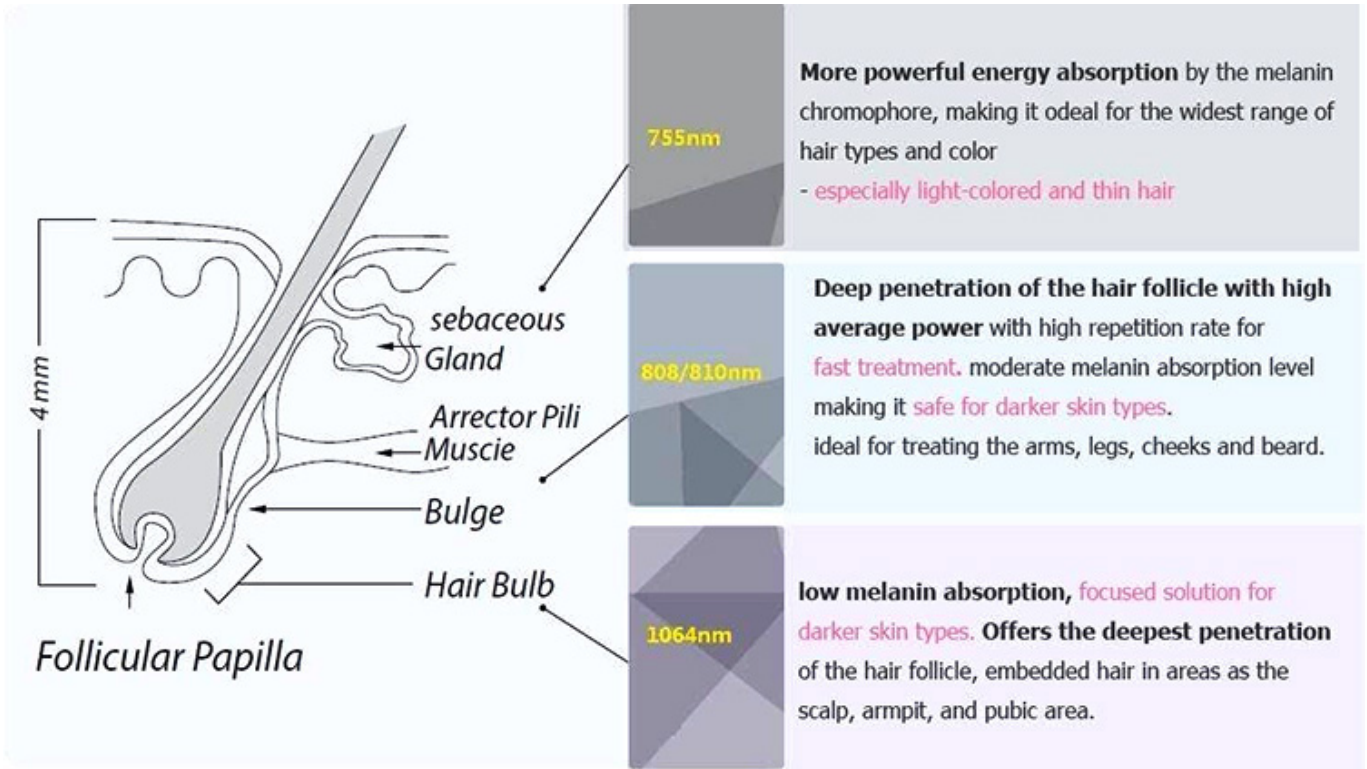

# 12\*24mm or 12\*36mm handle

Suitable for any unwanted hair on areas like face, arms, armpits, chest, back, bikini, legs...

### 3.Utilisation de sécurité sur tous les types de peau

1.Alex 755nm pour peau claire

Diode 2.Speed 808nm pour peau jaune

3.Long Pulse 1064nm pour une peau plus foncée

**More powerful energy absorption** by the melanin chromophore, making it ideal for the widest range of hair types and color  
 - especially light-colored and thin hair

**Deep penetration of the hair follicle with high average power** with high repetition rate for fast treatment. moderate melanin absorption level making it safe for darker skin types.  
 ideal for treating the arms, legs, cheeks and beard.

**low melanin absorption, focused solution for darker skin types.** Offers the deepest penetration of the hair follicle, embedded hair in areas as the scalp, armpit, and pubic area.