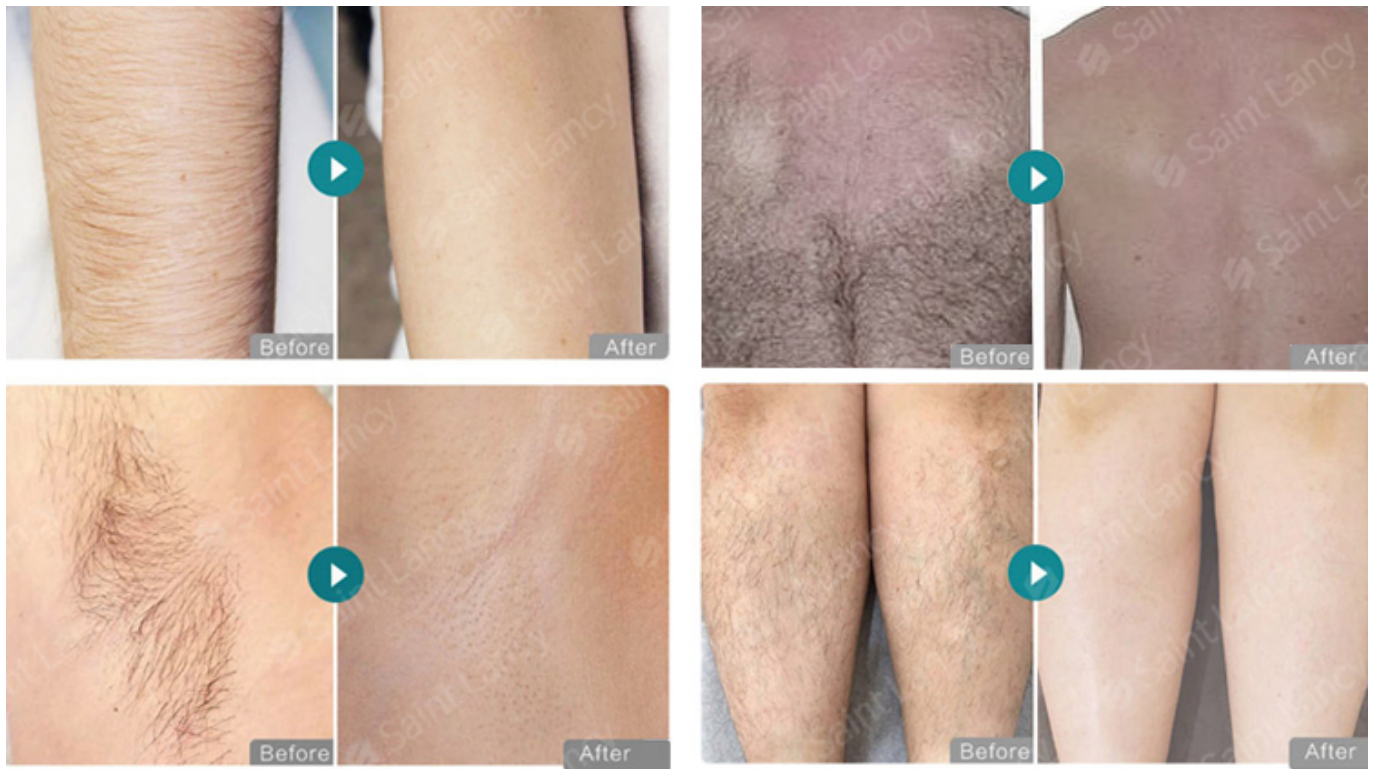

Écran d'affichage

1) Grande taille : écran tactile couleur de 14 pouces utilisé.
2) Plusieurs langues : trois types d'options de types de peau, faciles à utiliser.
3) Service OEM : votre logo peut être ajouté gratuitement sur l'écran de la machine, acceptez votre langue spéciale.

**Pour plus d'informations sur les produits, veuillez nous contacter !
24 heures sur 24 en ligne**