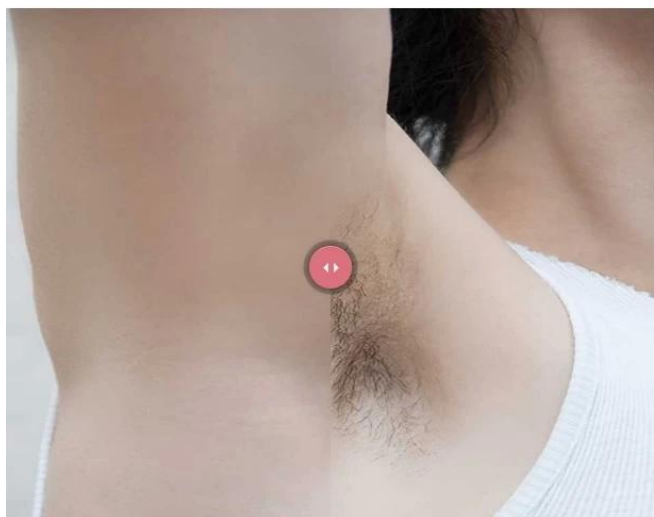

Écran tactile DEL

Systeme de contrôle intelligent

Écran 4K de 14 pouces, expérience tactile intelligente

- Préréglages de traitement personnalisables
- Avec homme et femme, 6 styles de peau au choix
- Facile à utiliser, fournissant des compétences opérationnelles et des services d'enseignement
- Le logo et la langue gratuits peuvent être personnalisés à l'écran