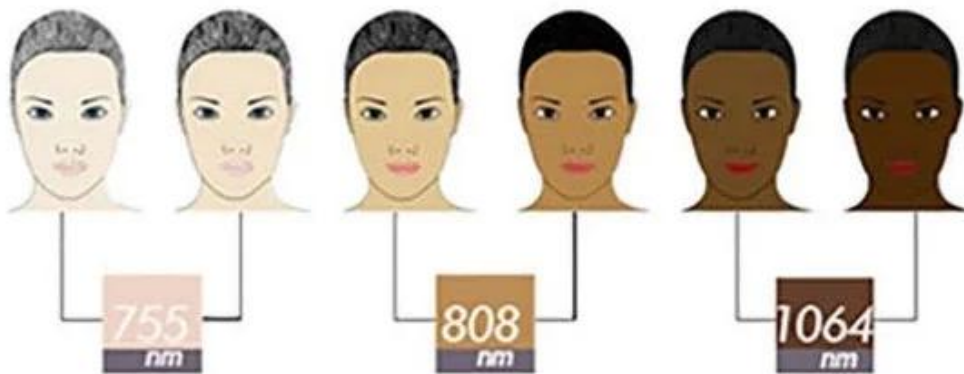

Diode Laser

15 Bar **1800W** Handle

*Increase the treatment head of nasal hair
and treat small parts easily

--Single 808 wave or 755nm/808nm/1064nm double wave and triple wave for option. For all skin type.

12*20mm or 12*35mm handle

Suitable for any unwanted hair on areas like face, arms, armpits, chest, back, bikini, legs...

For all skin types

755nm / 808nm / 1064 nm

The handle equipped with 3 wavelength: Alex 755nm, speed 808nm and long pulse 1064nm

Speed 808nm: Golden standard wavelength for all hair types

Alex 755nm: Specific effective for blonde hair, fine hair

Long Pulse 1064nm: Specific effective for dark, tanned skin

Treatment Effect

This is the clinical result of hair removal
It takes 3--5 times to realize
permanently hair remoavl

Machine Program hair removal machine

1. 12.4 inch big touch screen, humanized designed
2. Male/femal, body parts, 6 skin types for option.
3. English+your native language.
4. Free OEM program service(logo/system...)