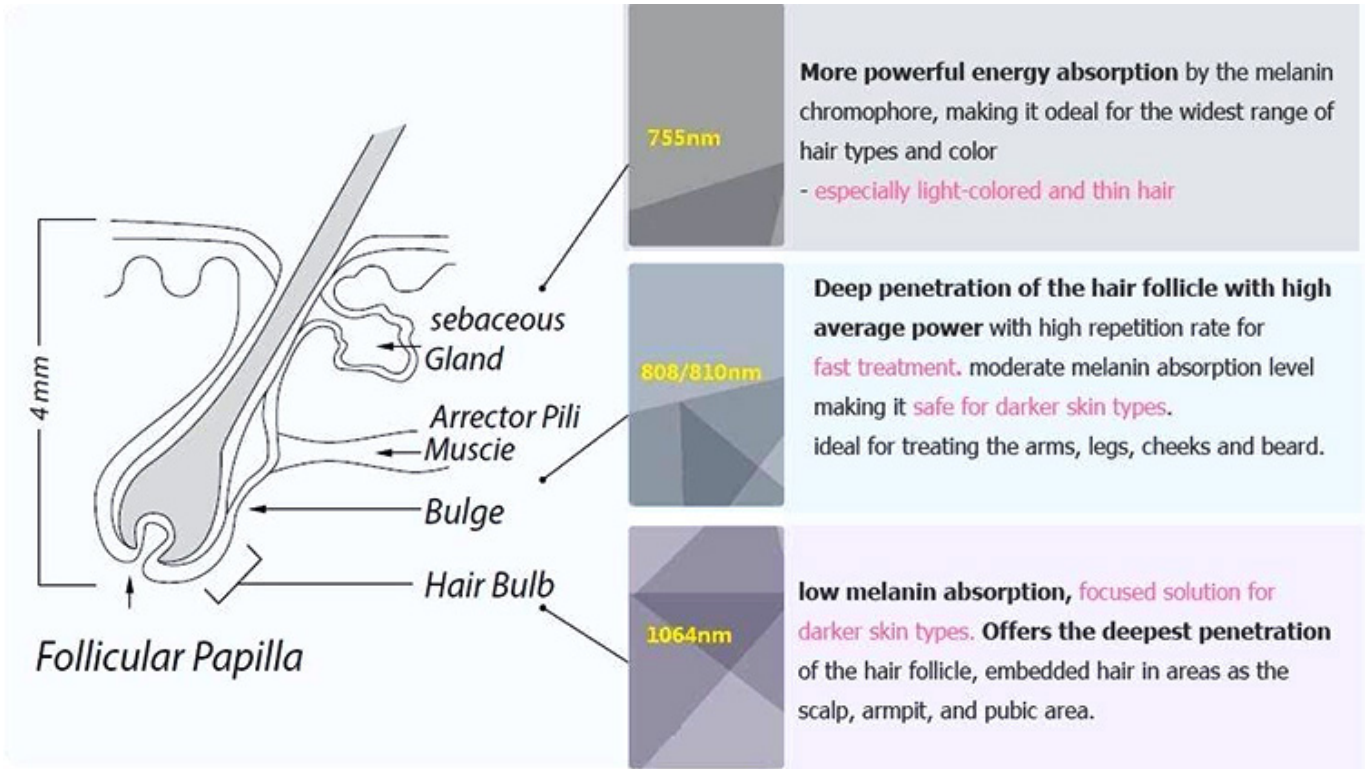

More powerful energy absorption by the melanin chromophore, making it ideal for the widest range of hair types and color
- especially light-colored and thin hair

Deep penetration of the hair follicle with high average power with high repetition rate for fast treatment. moderate melanin absorption level making it safe for darker skin types.
ideal for treating the arms, legs, cheeks and beard.

low melanin absorption, focused solution for darker skin types. Offers the deepest penetration of the hair follicle, embedded hair in areas as the scalp, armpit, and pubic area.

Hair removal comparison

The real picture taken by the customer

Different parts of men and women, as well as different skin colors can have very good hair removal results, they all get a permanent and painless hair removal experience