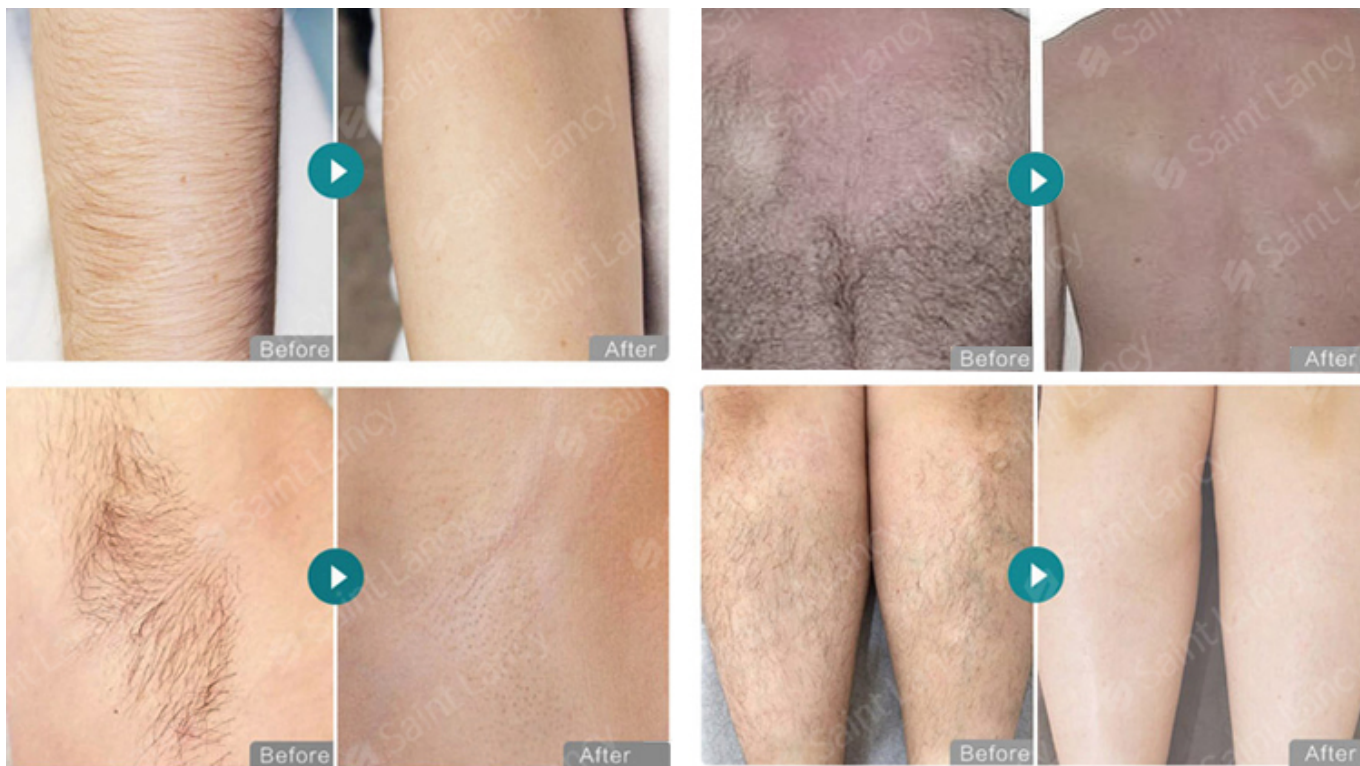

Visualizzazione sullo schermo

1) Grandi dimensioni: touch screen a colori da 14 pollici usato.
2) Lingua multipla: tre tipi di opzioni di tipi di pelle, facili da usare.
3) Servizio OEM: il tuo logo può essere aggiunto gratuitamente sullo schermo della macchina, accetta la tua lingua speciale.

Per ulteriori informazioni sul prodotto, contattaci!

Online 24 ore su 24