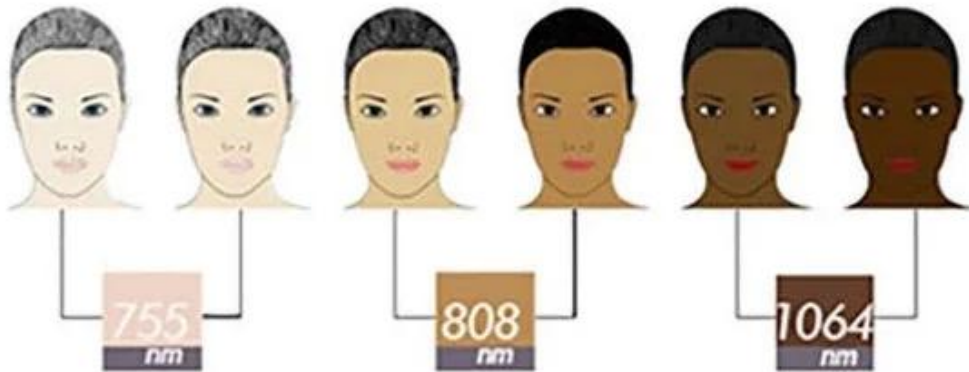

One minute cooling -21°C

Best **TEC Cooling** system
hair remover laser

12*20mm or **12*35mm** handle

Suitable for any unwanted hair on areas like face, arms, armpits, chest, back, bikini, legs...

12*20mm {

12*35mm {

1 minuto di trattamento !!

**NEW !
Technology**

**High-quality
laser bars
imported from
USA**

1000/1200/1600ww high power

Fast hair removal

▶ 10bar
1000W

▶ 12bar
1200W

▶ 16bar
1600W

For all skin types

755nm / 808nm / 1064 nm

The handle equipped with 3 wavelength: Alex 755nm, speed 808nm and long pulse 1064nm

Speed 808nm: Golden standard wavelength for all hair types

Alex 755nm: Specific effective for blonde hair, fine hair

12 * 20 mm / 12 * 35 mm Grande dimensione del punto, Riduci i tempi di trattamento per l'originale 1/5

Large Spot Size

Quick and Comfortable

With large spot size of $1.2 \times 3.5 \text{cm}^2$, for faster treatments and better patient experience.