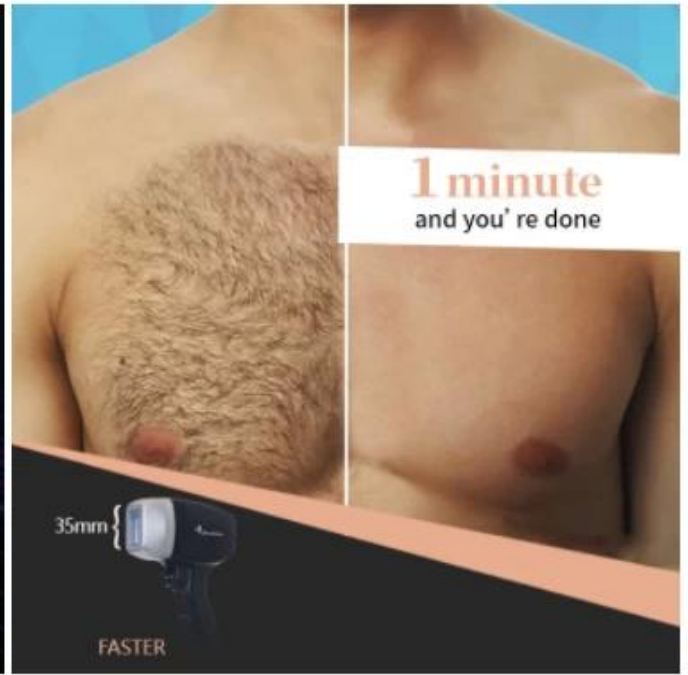

One minute cooling -21°C

Best **TEC Cooling** system
hair remover laser

12*20mm or **12*35mm** handle

Suitable for any unwanted hair on areas like face, arms, armpits, chest, back, bikini, legs...

12*20mm {

12*35mm {

1 minuto di trattamento !!

**NEW !
Technology**

**High-quality
laser bars
imported from
USA**

1000/1200/1600ww high power

Fast hair removal

▶ 10bar
1000W

▶ 12bar
1200W

▶ 16bar
1600W

For all skin types

755nm / 808nm / 1064 nm

The handle equipped with 3 wavelength: Alex 755nm, speed 808nm and long pulse 1064nm

Speed 808nm: Golden standard wavelength for all hair types

Alex 755nm: Specific effective for blonde hair, fine hair