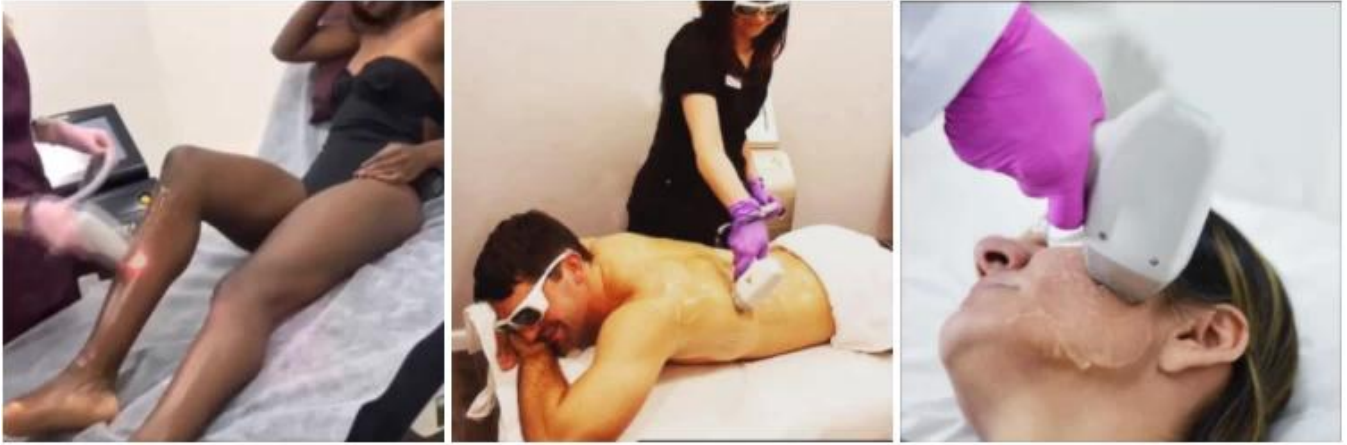

▶ 16bar
1600W

For all skin types

755nm / 808nm / 1064 nm

The handle equipped with 3 wavelength: Alex 755nm, speed 808nm and long pulse 1064nm

Speed 808nm: Golden standard wavelength for all hair types

Alex 755nm: Specific effective for blonde hair, fine hair

12 * 20 mm / 12 * 35 mm Grande dimensione del punto, Riduci i tempi di trattamento per l'originale 1/5

Large Spot Size

Quick and Comfortable

With large spot size of $1.2 \times 3.5 \text{cm}^2$, for faster treatments and better patient experience.

TEC Plus

Continuous Contact Cooling

TEC is an advanced technology that continuously cools skin and facilitates range-controlled temperature throughout the entire treatment. Patients can now enjoy a completely pain-free, cool and comfortable experience throughout the session.