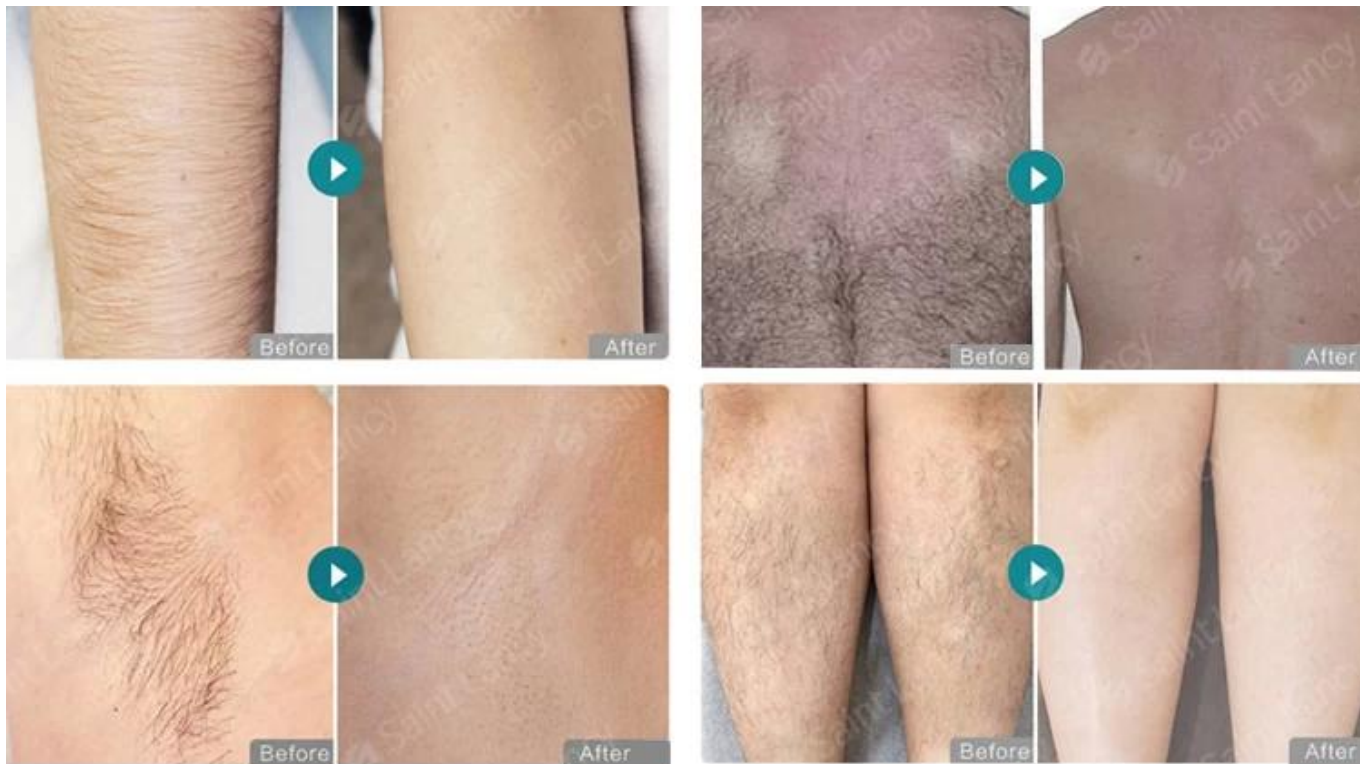

Three wavelengths work together

12*24mm² {

12*35mm² {

**Suitable for hair removal on any part of the body,
Such as arms, legs, face, armpits, back, chest, etc.**

ELIGHT HANDLE

specification

- High-quality: Elight handpiece with super cooling system
- Optional Spot Size 15*50mm, 15*35mm
- Long shots time: 150000 times
- 7 filters: 420/510/560/585/640/690/755nm
Standard: 420/510/680nm

specification

- Multiple choice
fixed 1064nm & 532nm, adjustable 1064nm & 532nm (adjust 1-7 mm) for tattoo removal, nevus removal etc.
- Multifunction
1320nm for skin rejuvenation
- Indicator light
Dot position is the indicator light position dot more accurate