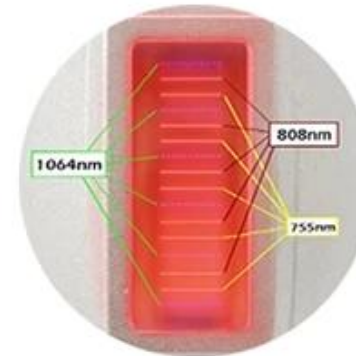

**MULTI-FUNCTION
4 IN 1 MACHINE**

□□□□□ □□□□□

Real shot display

808 handle

Elight handle

ND YAG Laser handle

RF handle

1-4 RF Elight IPL * 50, 150,000-30,000, *
 *Nd yag: 1064 nm/532nm, 1064 nm/532nm, 1320 nm.
 *RF: 6

Three wavelengths work together

12*24mm² {

12*35mm² {

**Suitable for hair removal on any part of the body,
Such as arms, legs, face, armpits, back, chest, etc.**

ELIGHT HANDLE

specification

- High-quality: Elight handpiece with super cooling system
- Optional Spot Size 15*50mm, 15*35mm
- Long shots time: 150000 times
- 7 filters: 420/510/560/585/640/690/755nm
Standard: 420/510/680nm

specification

- Multiple choice
fixed 1064nm & 532nm, adjustable 1064nm & 532nm (adjust 1-7 mm) for tattoo removal, nevus removal etc.
- Multifunction
1320nm for skin rejuvenation
- Indicator light
Dot position is the indicator light position dot more accurate

Adjustable
532nm

Adjustable
1064nm

Black doll
1320nm

Fixed
532nm

Fixed
1064nm

Before and after

RF Handl e

| | | | | | |
|-------------|-----------------------------|---------------------------|-----------------|-----------------|-----------------|
| | | | | | |
| 12mm eye-rf | 28mm small tripolar rf head | 36mm big tripolar rf head | 14mm bipolar-rf | 28mm bipolar-rf | 38mm bipolar-rf |