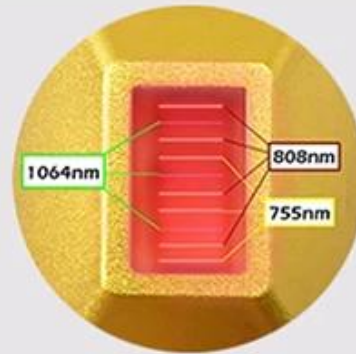

**MULTI-FUNCTION
4 IN 1 MACHINE**

□□□□□ □□□□□

Real shot display

808 handle

Elight handle

ND YAG Laser handle

RF handle

1-4 RF Elight IPL * 50, 150,000-30,000, *
 *Nd yag: 1064 nm/532nm, 1064 nm/532nm, 1320 nm.
 *RF: 6

Three wavelengths work together

12*24mm² {

12*35mm² {

**Suitable for hair removal on any part of the body,
Such as arms, legs, face, armpits, back, chest, etc.**

ELIGHT HANDLE

specification

- High-quality: Elight handpiece with super cooling system
- Optional Spot Size 15*50mm, 15*35mm
- Long shots time: 150000 times
- 7 filters: 420/510/560/585/640/690/755nm
Standard: 420/510/680nm

specification

- Multiple choice
fixed 1064nm & 532nm, adjustable 1064nm & 532nm (adjust 1-7 mm) for tattoo removal, nevus removal etc.
- Multifunction
1320nm for skin rejuvenation
- Indicator light
Dot position is the indicator light position dot more accurate