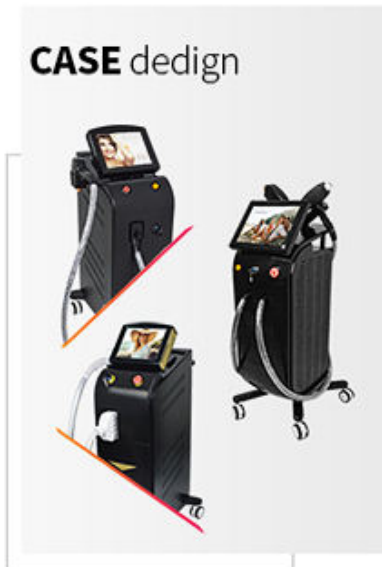

Custom Section

CASE design