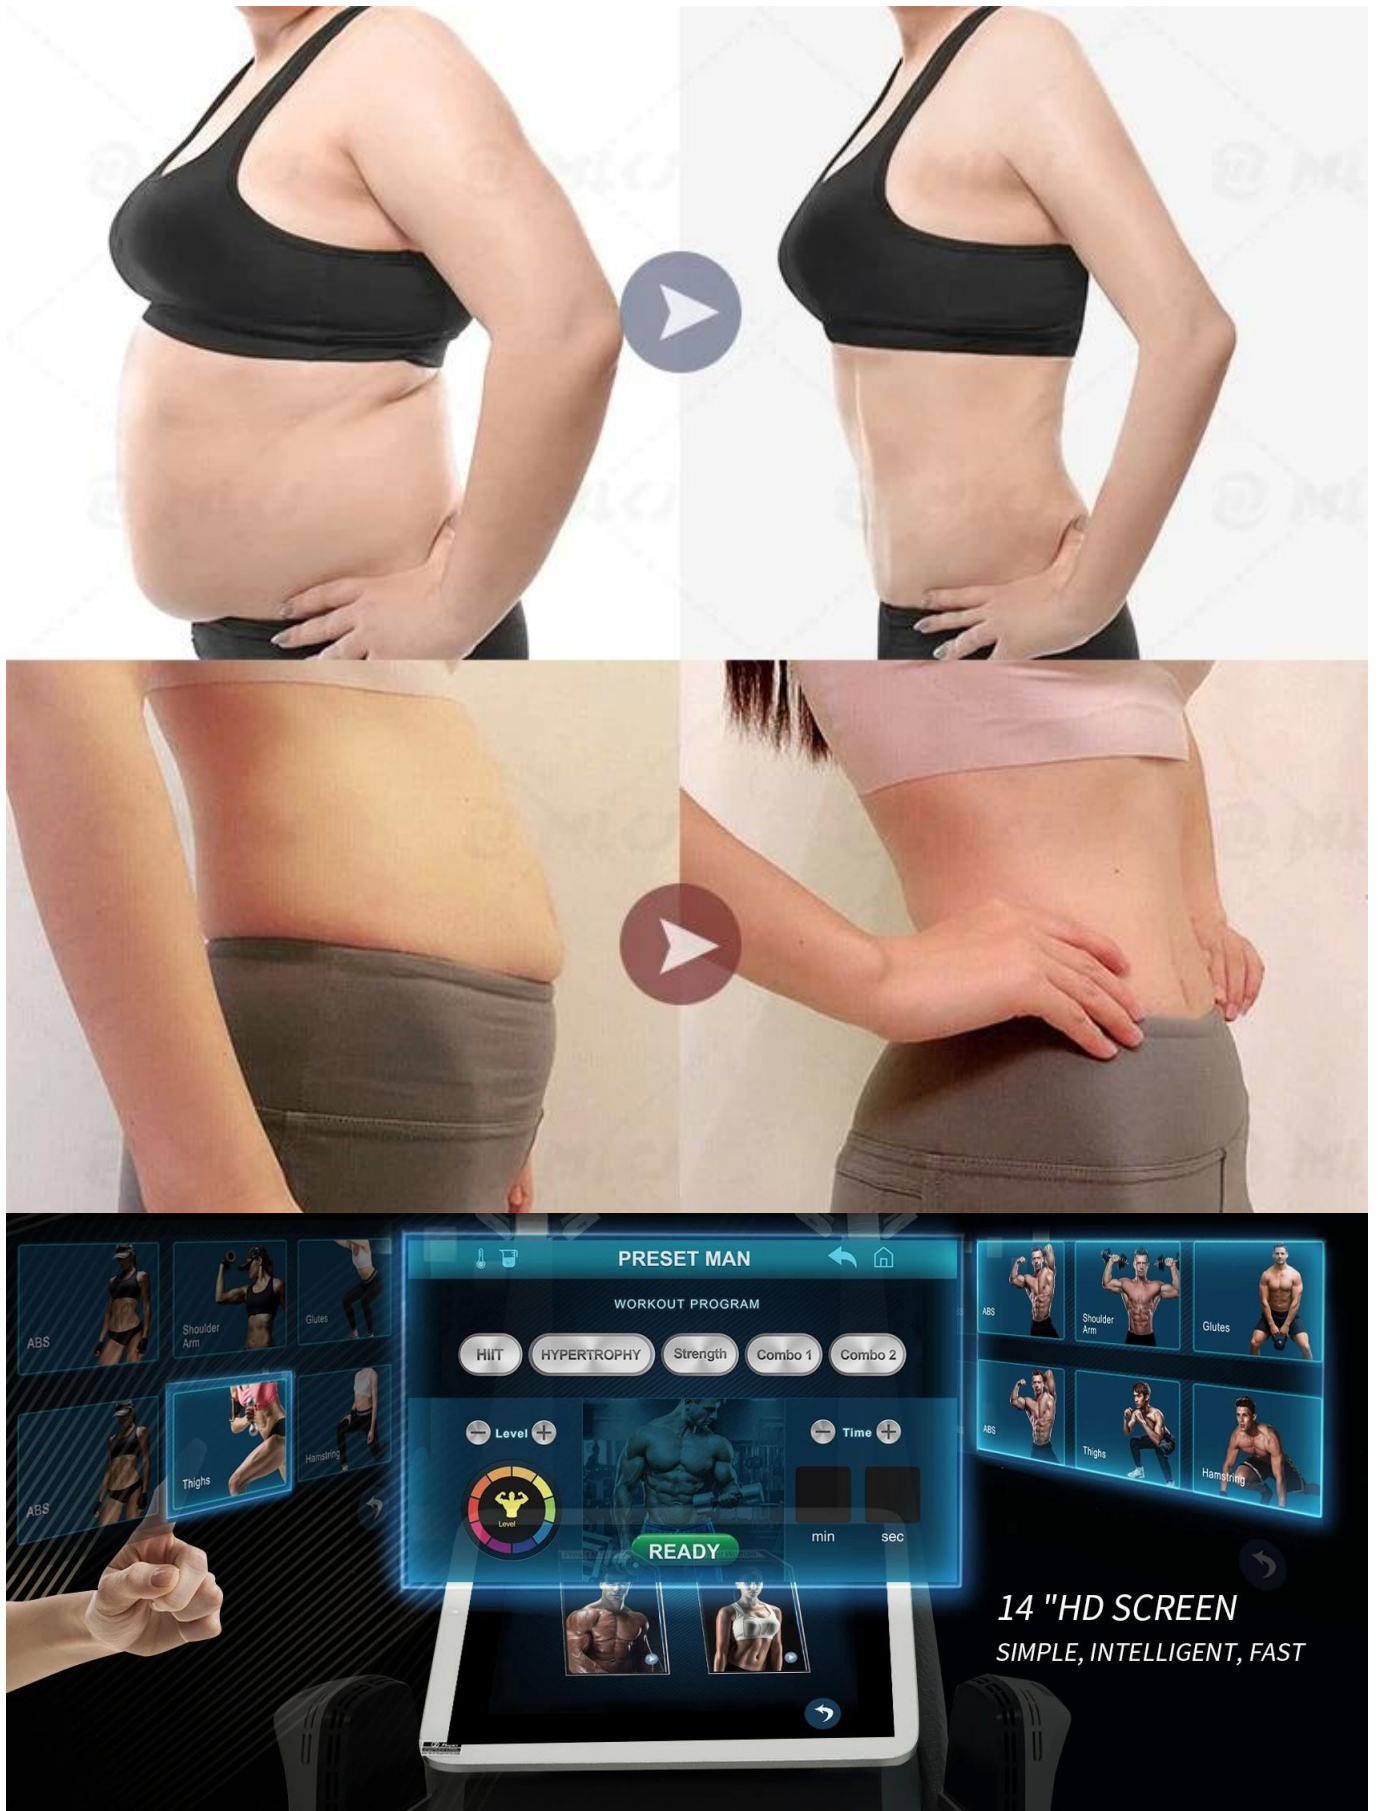

4 吋 HD 螢幕，顯示清晰，操作簡便，是您健身的最佳選擇。

，操作簡便，是您健身的最佳選擇。