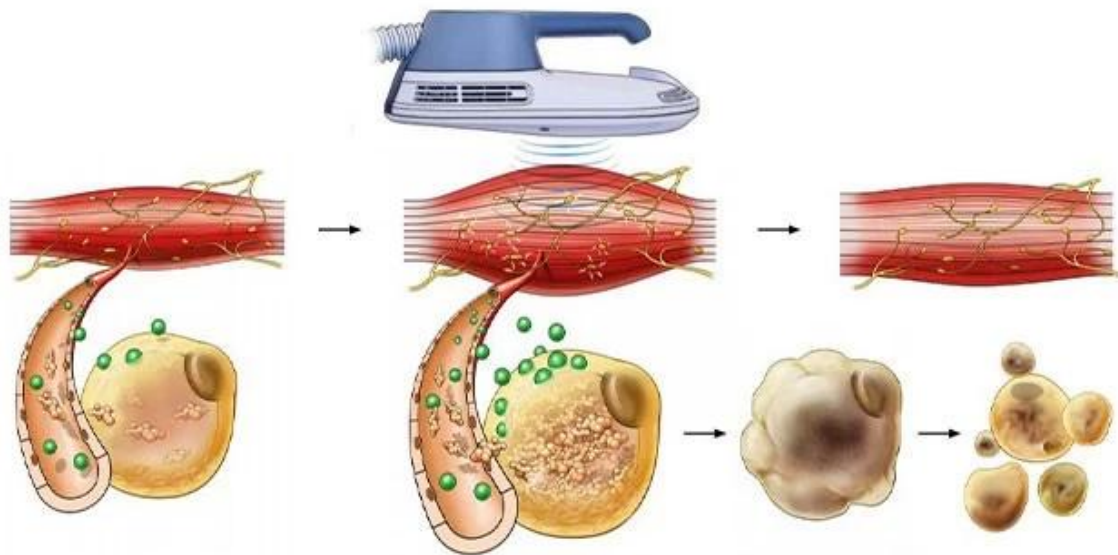

PRINCIPLE

HOW IT WORKS

EMSCULPT with HIFEM technology induces supramaximal muscle contractions not achievable by voluntary action. When exposed to supramaximal contractions, the muscle tissue is forced to adapt to such extreme condition.

The muscle responds with a deep remodeling of its inner structure, i.e., the growth of myofibrils (muscle hypertrophy) and creation of new protein strands and muscle fibers (muscle hyperplasia).

The process results in increased muscle density and volume.

Direct muscle stimulation, more efficient

More than 20,000 Sit-ups

Faster frequency

1-150Hz adjustable

More modes

5+1 optional

Higher efficiency

30 minutes treatment

Pays off faster

Speed up fat burning