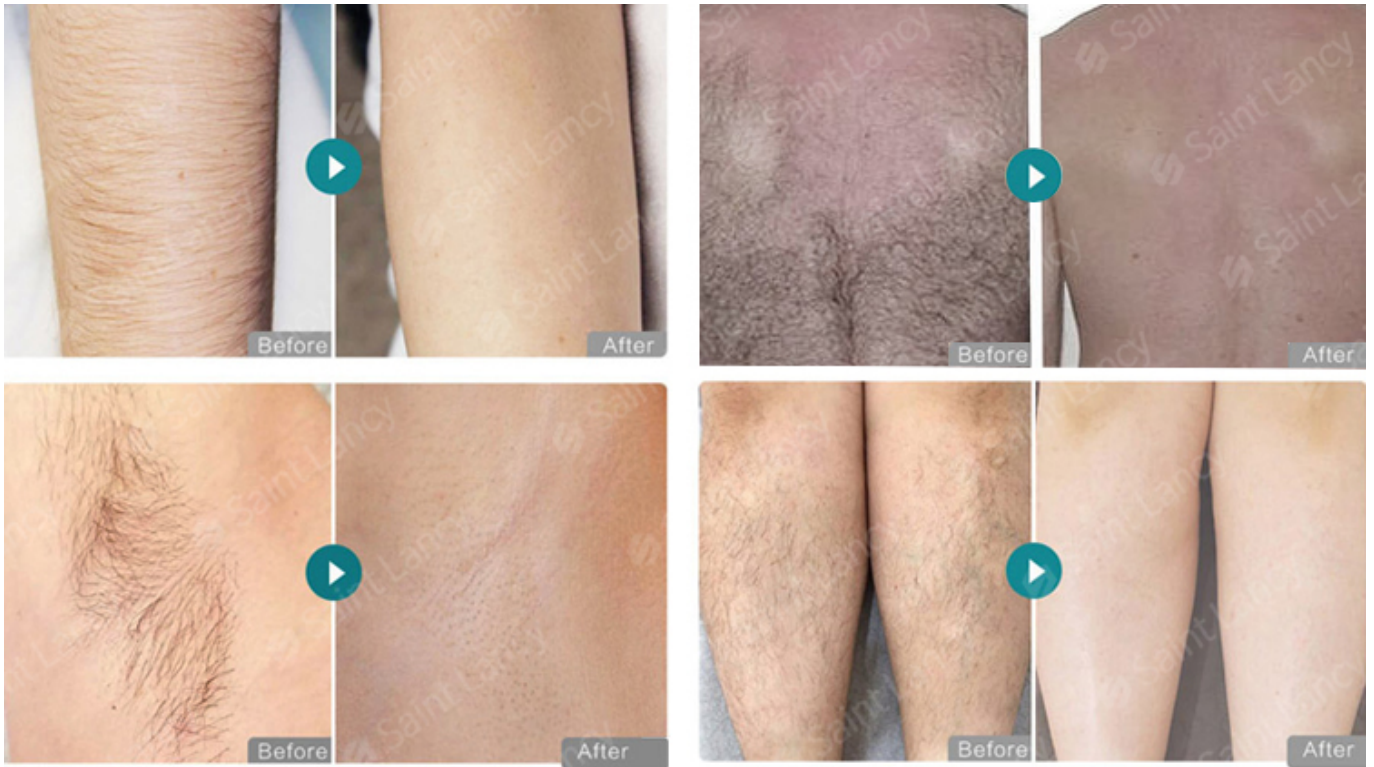

000 00000

1) .0000 14 00000 000000 000 000 00000 :0000 0000

.000000 00 ,000 0000 00 00000 000000 :000 00000 (2

00000 (3 OEM: 000 000000000 0000 00 000 ,000000 0000000 000 00 000 000000 00 0000000 00000.

!000 00000 000 000 ,000000 00 0000 000000

000000000 0000 **24**