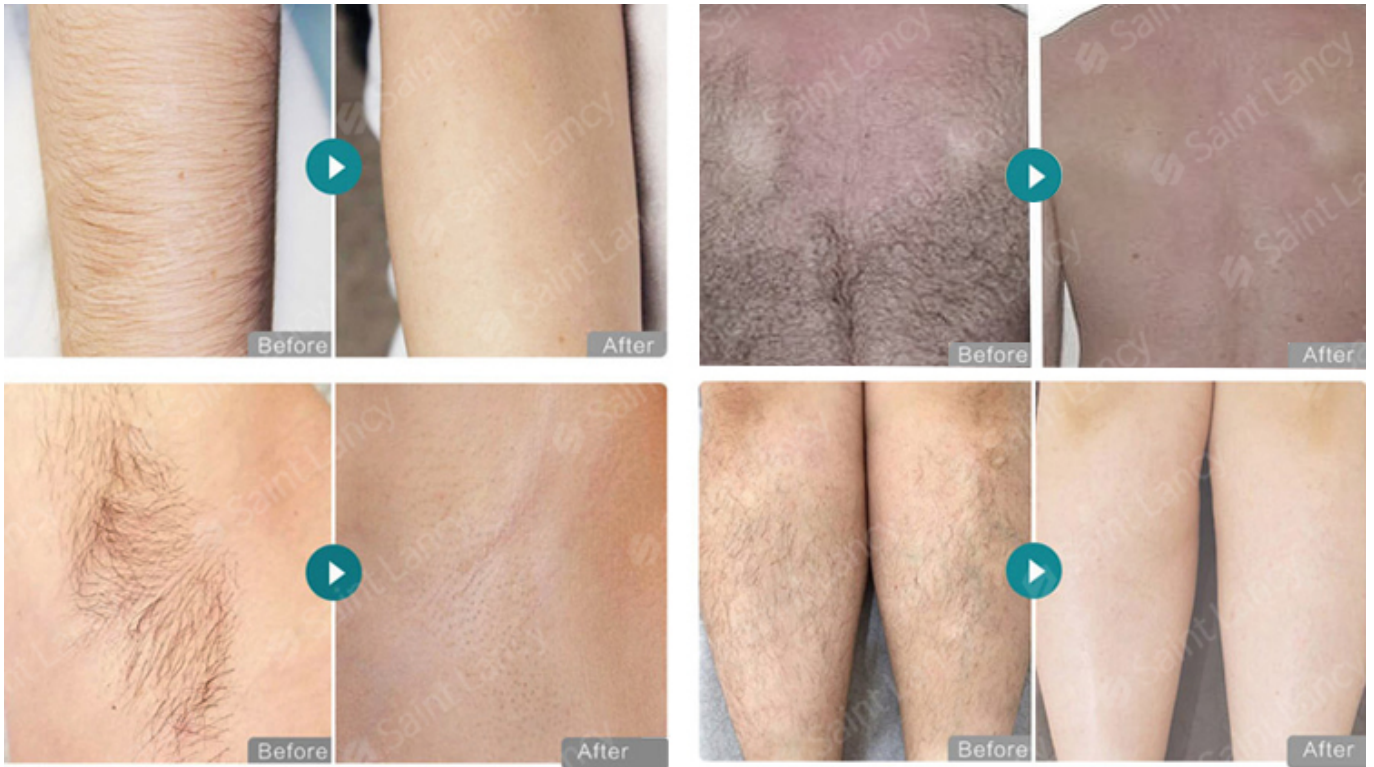

000 00000

1) .0000 14 00000 000000 000 000 00000 :0000 0000

.000000 00 ,000 0000 00 00000 000000 :000 00000 (2

00000 (3 OEM: 000 000000000 0000 00 000 ,000000 0000000 000 00 000 000000 00 0000000 00000.

!000 00000 000 000 ,000000 00 00000 000000

000000000 0000 **24**