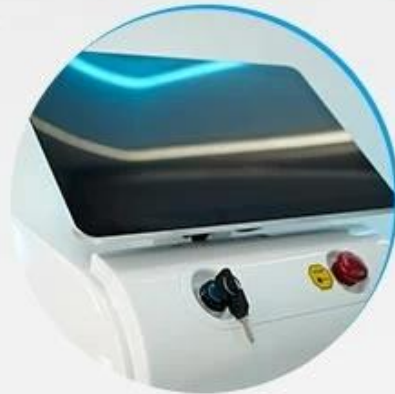

- ✓ Hair removal
- ✓ Toner whitening
- ✓ Mole removal

- ✓ Tattoo removal
- ✓ Freckle
- ✓ Birthmark removal

Real shot display

Higher-definition screen, stronger cooling effect,
more effective treatment

RF Elight/IPLNd yagRF, 4

1-4 RF Elight IPL * , 50 , 150,000-30,000 *

*Nd yag: 1064 nm/532nm, 1064 nm/532nm, 1320 nm.

*RF: , 6

Three wavelengths work together

12*24mm² {

12*35mm² {

**Suitable for hair removal on any part of the body,
Such as arms, legs, face, armpits, back, chest, etc.**

HANDLE-ADVANTAGE

specification

- Multiple choice
fixed 1064nm & 532nm, adjustable 1064nm & 532nm (adjust 1-7 mm) for tattoo removal, nevus removal etc.
- Multifunction
1320nm for skin rejuvenation
- Indicator light
Dot position is the indicator light position dot more accurate