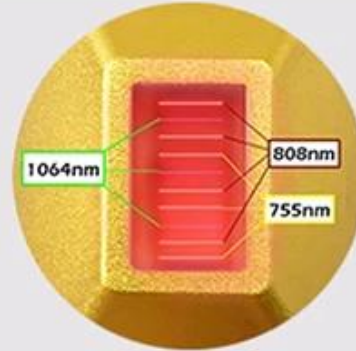

- ✓ Hair removal
- ✓ Toner whitening
- ✓ Mole removal

- ✓ Tattoo removal
- ✓ Freckle
- ✓ Birthmark removal

Real shot display

Higher-definition screen, stronger cooling effect,
more effective treatment

RF Elight/IPLNd yagRF, 4

1-4 RF Elight IPL * , 50 , 150,000-30,000 *

*Nd yag: 1064 nm/532nm, 1064 nm/532nm, 1320 nm.

*RF: , 6

Three wavelengths work together

12*24mm² {

12*35mm² {

**Suitable for hair removal on any part of the body,
Such as arms, legs, face, armpits, back, chest, etc.**

HANDLE-ADVANTAGE

specification

- Multiple choice
fixed 1064nm & 532nm, adjustable 1064nm & 532nm (adjust 1-7 mm) for tattoo removal, nevus removal etc.
- Multifunction
1320nm for skin rejuvenation
- Indicator light
Dot position is the indicator light position dot more accurate