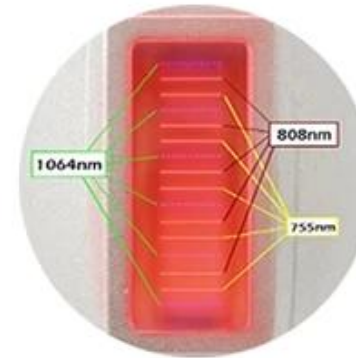

- ✓ Hair removal
- ✓ Toner whitening
- ✓ Mole removal

- ✓ Tattoo removal
- ✓ Freckle
- ✓ Birthmark removal

Real shot display

Higher-definition screen, stronger cooling effect,
more effective treatment

RF Elight/IPLNd yagRF, 4

1-4 RF Elight IPL * , 50 , 150,000-30,000 *

*Nd yag: 1064 nm/532nm, 1064 nm/532nm, 1320 nm.

*RF: , 6

Three wavelengths work together

12*24mm² {

12*35mm² {

**Suitable for hair removal on any part of the body,
Such as arms, legs, face, armpits, back, chest, etc.**

HANDLE-ADVANTAGE

specification

- Multiple choice
fixed 1064nm & 532nm, adjustable 1064nm & 532nm (adjust 1-7 mm) for tattoo removal, nevus removal etc.
- Multifunction
1320nm for skin rejuvenation
- Indicator light
Dot position is the indicator light position dot more accurate