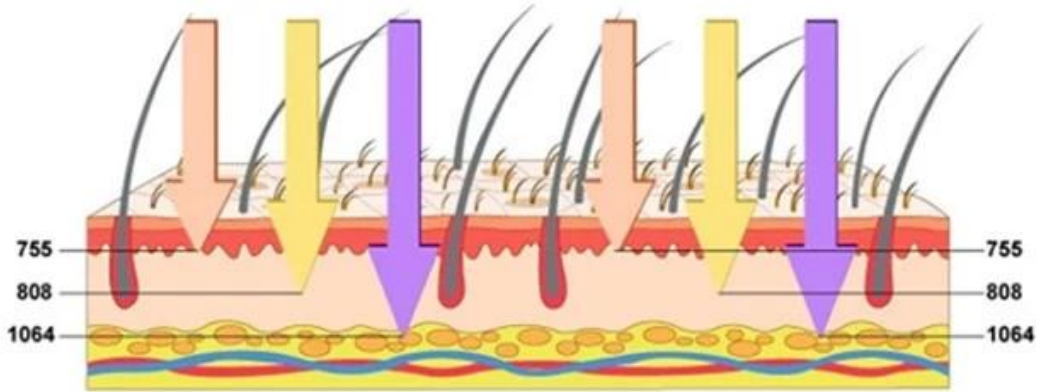

Exfu
800 , 12----8 , W----1200W
4 ' 14 K
808nm 755 nm 808nm 1064nm
50
10~150 j/cm2,
1-10HZ
TEC