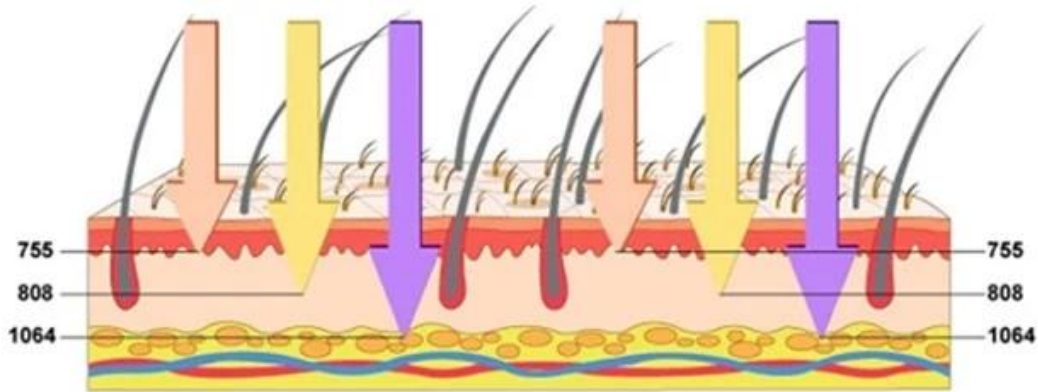

## One-of-a-kind styling

Ingenious production  
focus on details

1200W/1800W

36\*12 24\*12

\*285

\*

**Two colors, two spot sizes are optional**

Suitable for any unwanted hair on areas like face, arms, armpits, chest, back, bikini, legs...

7558081064nm, 755nm 808nm 1064nm, 755nm 808nm 1064nm, 755nm 808nm 1064nm

**ALEX 755nm**  
**For white skin**  
 (fine, golden hair removal )

**SPEED 810nm**  
**For yellow neutral skin**  
 (brown hair removal)

**YAG 1064nm**  
**For black skin**  
 (black hair removal)

Exfu  
 800 , 12----8 , W----1200W  
 4 ' 14 K  
 808nm 755 nm 808nm 1064nm  
 50  
 10~150 j/cm2,  
 1-10HZ