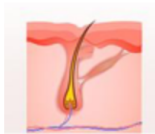

3 week - 4 weeks
2 times a week
- Hair becomes thinner and less rejuvenate tender skin smooth body