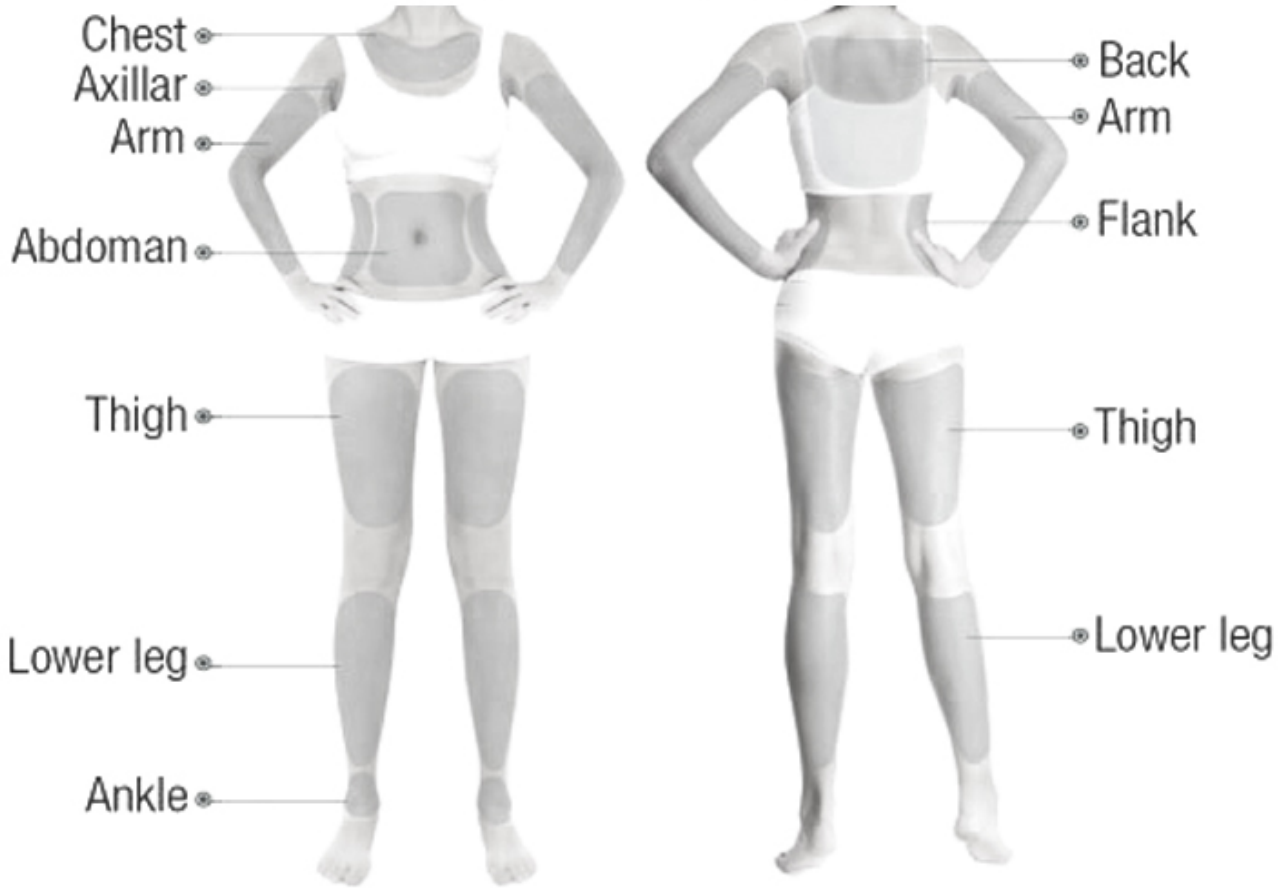

Body Treatment