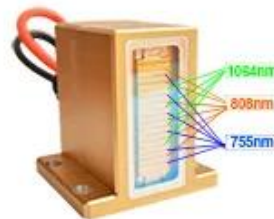

12*35mm {

□□□ □□ □□□□!!!

**NEW !
Technology**

High-quality laser bars imported from USA

1000/1200/1600ww high power

Fast hair removal

▶ 10bar
1000W

▶ 12bar
1200W

▶ 16bar
1600W

For all skin types

755nm / 808nm / 1064 nm

The handle equipped with 3 wavelength: Alex 755nm, speed 808nm and long pulse 1064nm

Speed 808nm: Golden standard wavelength for all hair types

Alex 755nm: Specific effective for blonde hair, fine hair

Large Spot Size

Quick and Comfortable

With large spot size of $1.2 \times 3.5 \text{cm}^2$, for faster treatments and better patient experience.

TEC Plus

Continuous Contact Cooling

TEC is an advanced technology that continuously cools skin and facilitates range-controlled temperature throughout the entire treatment. Patients can now enjoy a completely pain-free, cool and comfortable experience throughout the session.