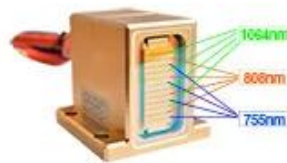

12*35mm {

□□□ □□ □□□□!!!

**NEW !
Technology**

High-quality laser bars imported from USA

1000/1200/1600ww high power

Fast hair removal

▶ 10bar
1000W

▶ 12bar
1200W

▶ 16bar
1600W

For all skin types

755nm / 808nm / 1064 nm

The handle equipped with 3 wavelength: Alex 755nm, speed 808nm and long pulse 1064nm

Speed 808nm: Golden standard wavelength for all hair types

Alex 755nm: Specific effective for blonde hair, fine hair

Long Pulse 1064nm: Specific effective for dark, tanned skin

1- מערכת. 24 שעות יכולת עבודה 3 TEC מערכת קירור 3 ב-1: קירור אוויר קירור מים קירור
מ"מ / מ"מ 35*12 גודל נקודה גדולה, צמצם את זמן הטיפול עבור 1/5 מקורי 12*20

Large Spot Size

Quick and Comfortable

With large spot size of $1.2 \times 3.5 \text{cm}^2$, for faster treatments and better patient experience.

TEC Plus

Continuous Contact Cooling

TEC is an advanced technology that continuously cools skin and facilitates range-controlled temperature throughout the entire treatment. Patients can now enjoy a completely pain-free, cool and comfortable experience throughout the session.