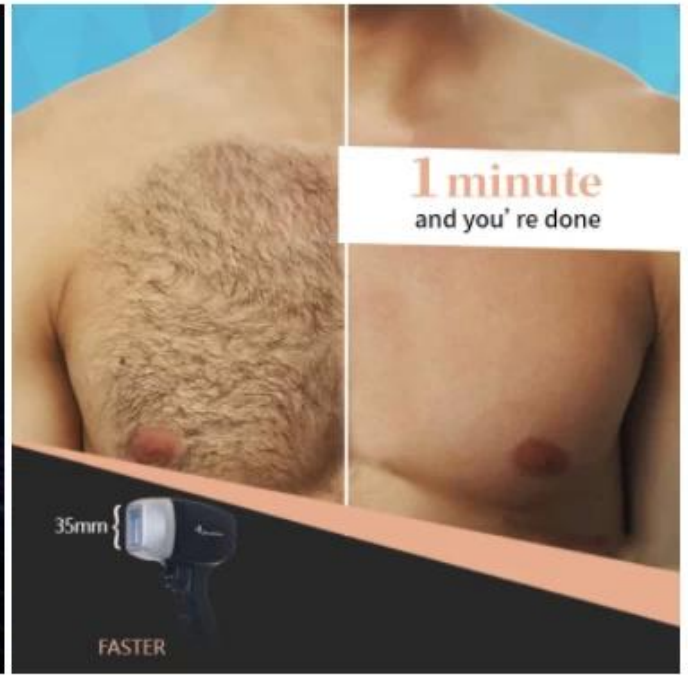

One minute cooling -21°C

Best **TEC Cooling** system
hair remover laser

12*20mm or **12*35mm** handle

Suitable for any unwanted hair on areas like face, arms, armpits, chest, back, bikini, legs...

12*20mm {

12*35mm {

□□□ □□ □□□□!!!

**NEW !
Technology**

High-quality laser bars imported from USA

1000/1200/1600ww high power

Fast hair removal

▶ 10bar
1000W

▶ 12bar
1200W

▶ 16bar
1600W

For all skin types

755nm / 808nm / 1064 nm

The handle equipped with 3 wavelength: Alex 755nm, speed 808nm and long pulse 1064nm

Speed 808nm: Golden standard wavelength for all hair types

Alex 755nm: Specific effective for blonde hair, fine hair

Large Spot Size

Quick and Comfortable

With large spot size of $1.2 \times 3.5 \text{cm}^2$, for faster treatments and better patient experience.

TEC Plus

Continuous Contact Cooling

TEC is an advanced technology that continuously cools skin and facilitates range-controlled temperature throughout the entire treatment. Patients can now enjoy a completely pain-free, cool and comfortable experience throughout the session.