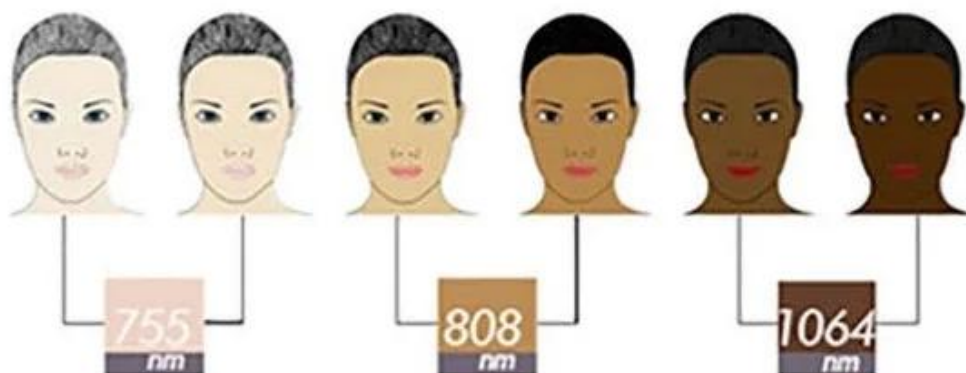

One minute cooling -21°C

Best **TEC Cooling** system
hair remover laser

12*20mm or **12*35mm** handle

Suitable for any unwanted hair on areas like face, arms, armpits, chest, back, bikini, legs...

12*20mm {

12*35mm {

□□□ □□ □□□□!!!

**NEW !
Technology**

High-quality laser bars imported from USA

1000/1200/1600ww high power

Fast hair removal

▶ 10bar
1000W

▶ 12bar
1200W

▶ 16bar
1600W

For all skin types

755nm / 808nm / 1064 nm

The handle equipped with 3 wavelength: Alex 755nm, speed 808nm and long pulse 1064nm

Speed 808nm: Golden standard wavelength for all hair types

Alex 755nm: Specific effective for blonde hair, fine hair

Large Spot Size

Quick and Comfortable

With large spot size of $1.2 \times 3.5 \text{cm}^2$, for faster treatments and better patient experience.

TEC Plus

Continuous Contact Cooling

TEC is an advanced technology that continuously cools skin and facilitates range-controlled temperature throughout the entire treatment. Patients can now enjoy a completely pain-free, cool and comfortable experience throughout the session.