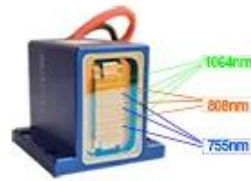

12*35mm {

□□□ □□ □□□□!!!

**NEW !
Technology**

High-quality laser bars imported from USA

1000/1200/1600ww high power

Fast hair removal

▶ 10bar
1000W

▶ 12bar
1200W

Large Spot Size

Quick and Comfortable

With large spot size of $1.2 \times 3.5 \text{cm}^2$, for faster treatments and better patient experience.

TEC Plus

Continuous Contact Cooling

TEC is an advanced technology that continuously cools skin and facilitates range-controlled temperature throughout the entire treatment. Patients can now enjoy a completely pain-free, cool and comfortable experience throughout the session.