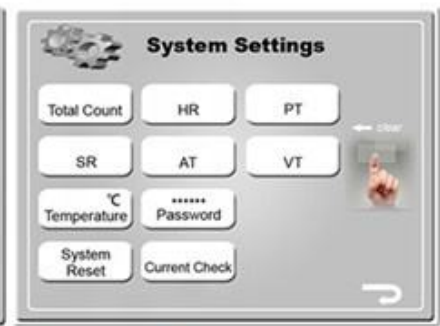

# Screen interfac

## Professional Screen, Easy operation

**Main Menu**

8.4 inch true color big touch screen  
Super cool touch Experience.

**IPL mode:**

5 options for skin treatment

**IPL mode:**

operation interface

**Multi-language screen:**

6 languages for your choice

**System setting**

**System setting**